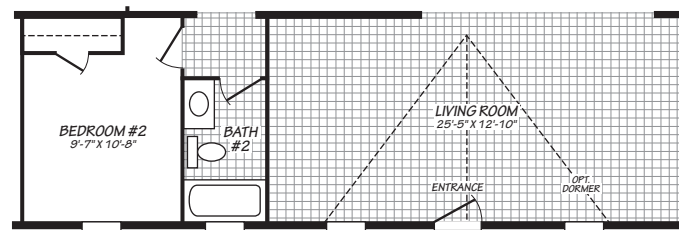

# FLEETWOOD

28483U

3 bedroom • 2 bathroom • 1,280 sqft

OPTIONAL 2 BEDROOM PLAN

OPTIONAL 2 BEDROOM PLAN W/6'-PORCH

©2025 CAVCO HOMES INC. ALL RIGHTS RESERVED. All images are for illustrative purposes only and may include non-standard options. Standard features are subject to change. Contact the retailer or builder for current measurements and features.