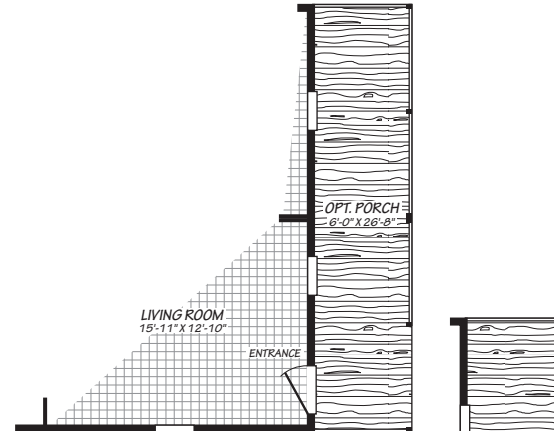

# FLEETWOOD

28483U

3 bedroom • 2 bathroom • 1,280 sqft

OPTIONAL 2 BEDROOM PLAN

OPTIONAL 2 BEDROOM PLAN W/6'-PORCH

©2025 CAVCO HOMES INC. ALL RIGHTS RESERVED. All images are for illustrative purposes only and may include non-standard options. Standard features are subject to change. Contact the retailer or builder for current measurements and features.