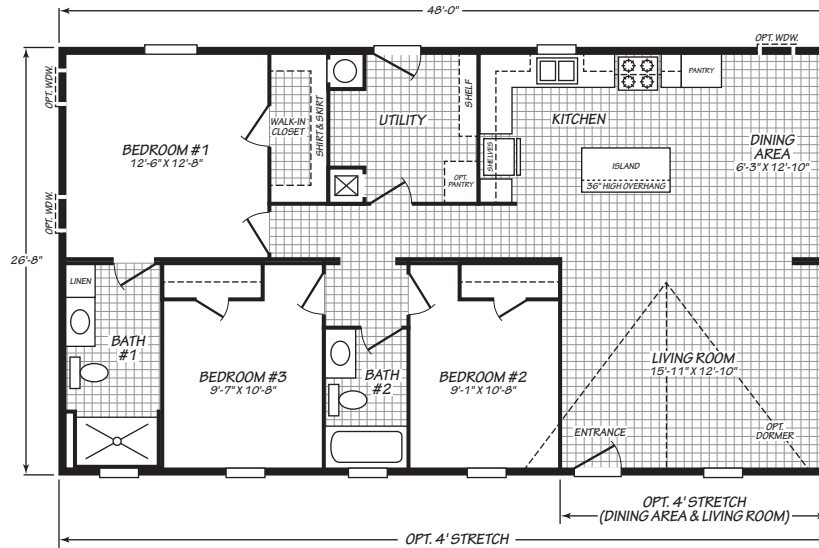

# FLEETWOOD

28483U

3 bedroom • 2 bathroom • 1,280 sqft

OPTIONAL 2 BEDROOM PLAN

OPTIONAL 2 BEDROOM PLAN W/6'-PORCH

©2025 CAVCO HOMES INC. ALL RIGHTS RESERVED. All images are for illustrative purposes only and may include non-standard options. Standard features are subject to change. Contact the retailer or builder for current measurements and features.