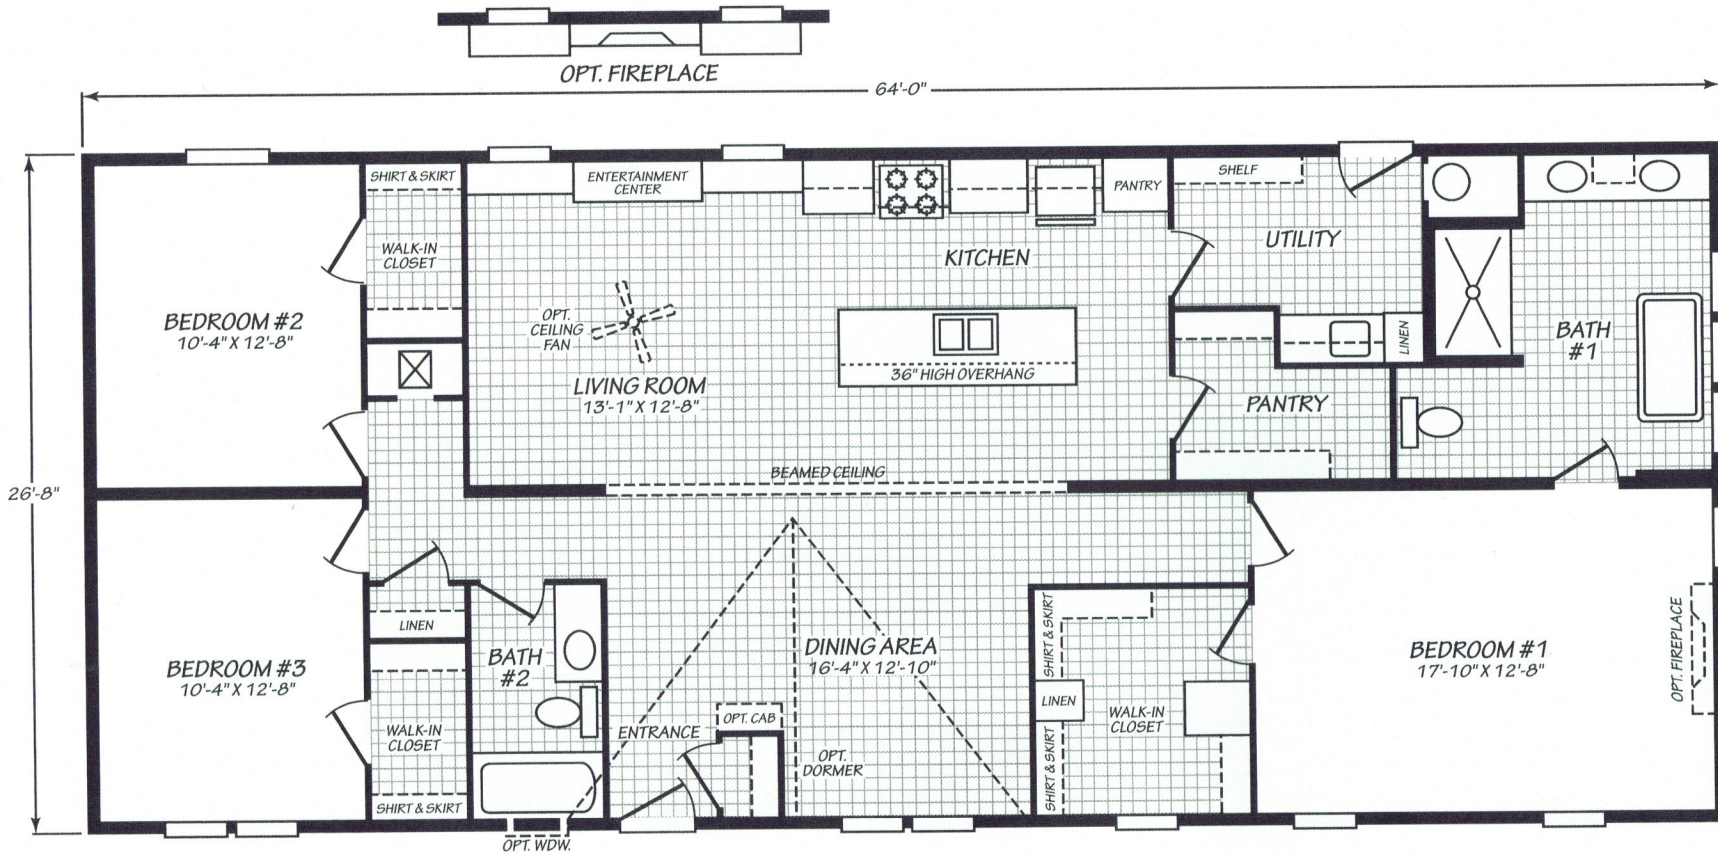

XTREME

MODEL 28643B

3 Bedroom • 2 Bath • 1,706 Square Feet

©2024 FLEETWOOD HOMES INC. ALL RIGHTS RESERVED

Important: Because we continually update and modify our products, it is important for you to know that our brochures and literature are for illustrative purposes only. **ILLUSTRATIONS MAY SHOW OPTIONAL FEATURES.** All information contained herein may vary from the actual home we build. Dimensions are nominal length and width measurements are from exterior wall to exterior wall. We reserve the right to make changes at any time, without notice or obligation, in prices, colors, materials, specifications, features and models. Please check with your retailer for specific information about the home you select.