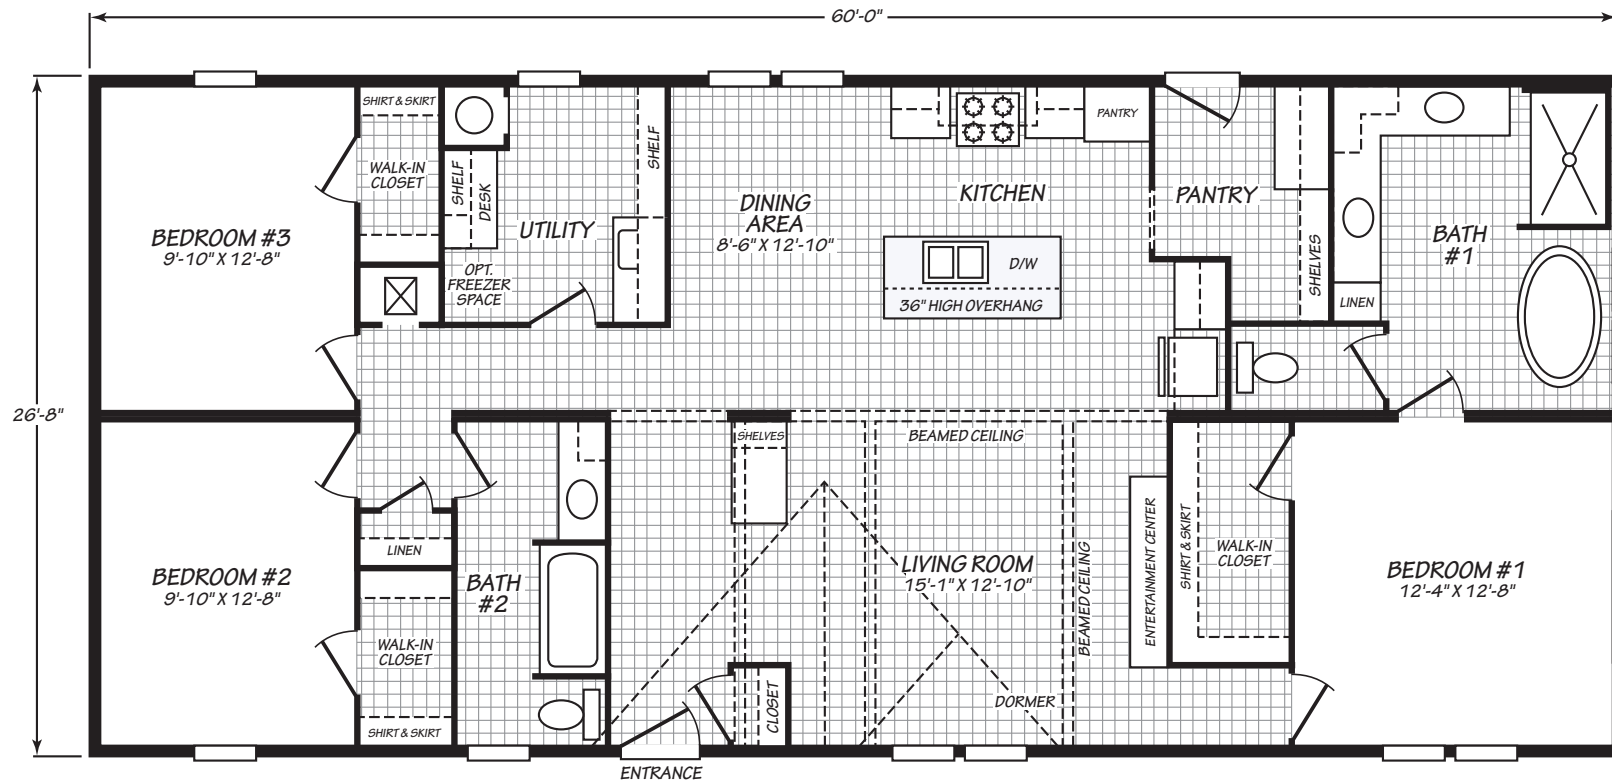

## MODEL 28603N

3 Bedroom • 2 Bath • 1,600 Square Feet

©2025 FLEETWOOD HOMES INC. ALL RIGHTS RESERVED

Important: Because we continually update and modify our products, it is important for you to know that our brochures and literature are for illustrative purposes only. **ILLUSTRATIONS MAY SHOW OPTIONAL FEATURES.** All information contained herein may vary from the actual home we build. Dimensions are nominal length and width measurements are from exterior wall to exterior wall. We reserve the right to make changes at any time, without notice or obligation, in prices, colors, materials, specifications, features and models. Please check with your retailer for specific information about the home you select.