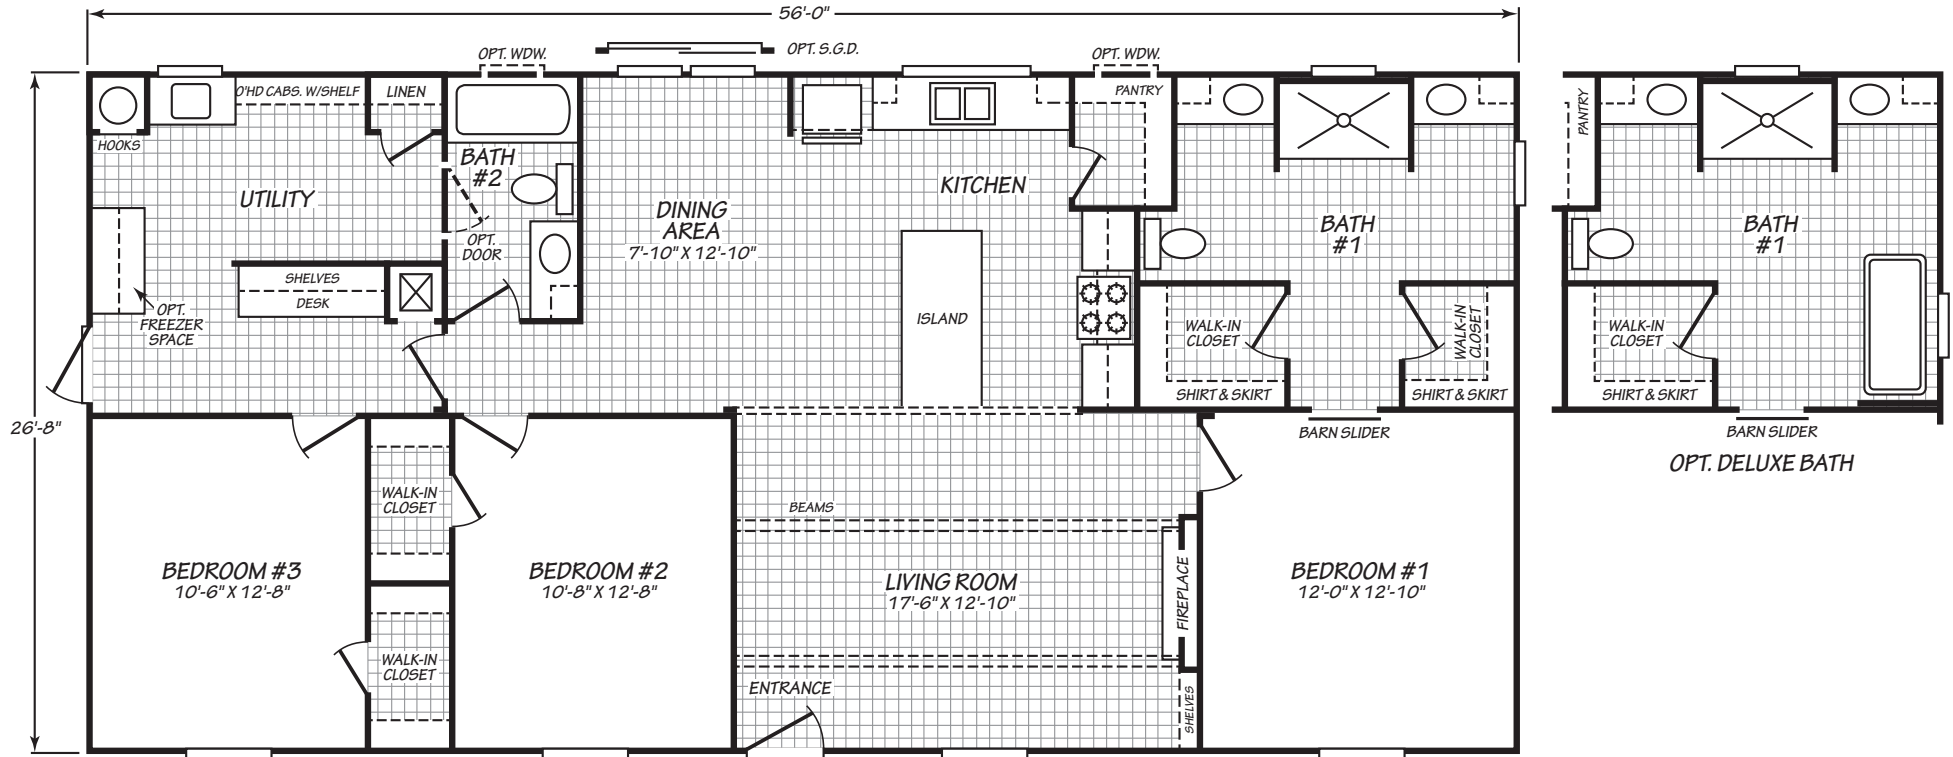

XTREME

MODEL 28563T

3 Bedroom • 2 Bath • 1,493 Square Feet

©2023 FLEETWOOD HOMES INC. ALL RIGHTS RESERVED

Important: Because we continually update and modify our products, it is important for you to know that our brochures and literature are for illustrative purposes only. **ILLUSTRATIONS MAY SHOW OPTIONAL FEATURES.** All information contained herein may vary from the actual home we build. Dimensions are nominal length and width measurements are from exterior wall to exterior wall. We reserve the right to make changes at any time, without notice or obligation, in prices, colors, materials, specifications, features and models. Please check with your retailer for specific information about the home you select.