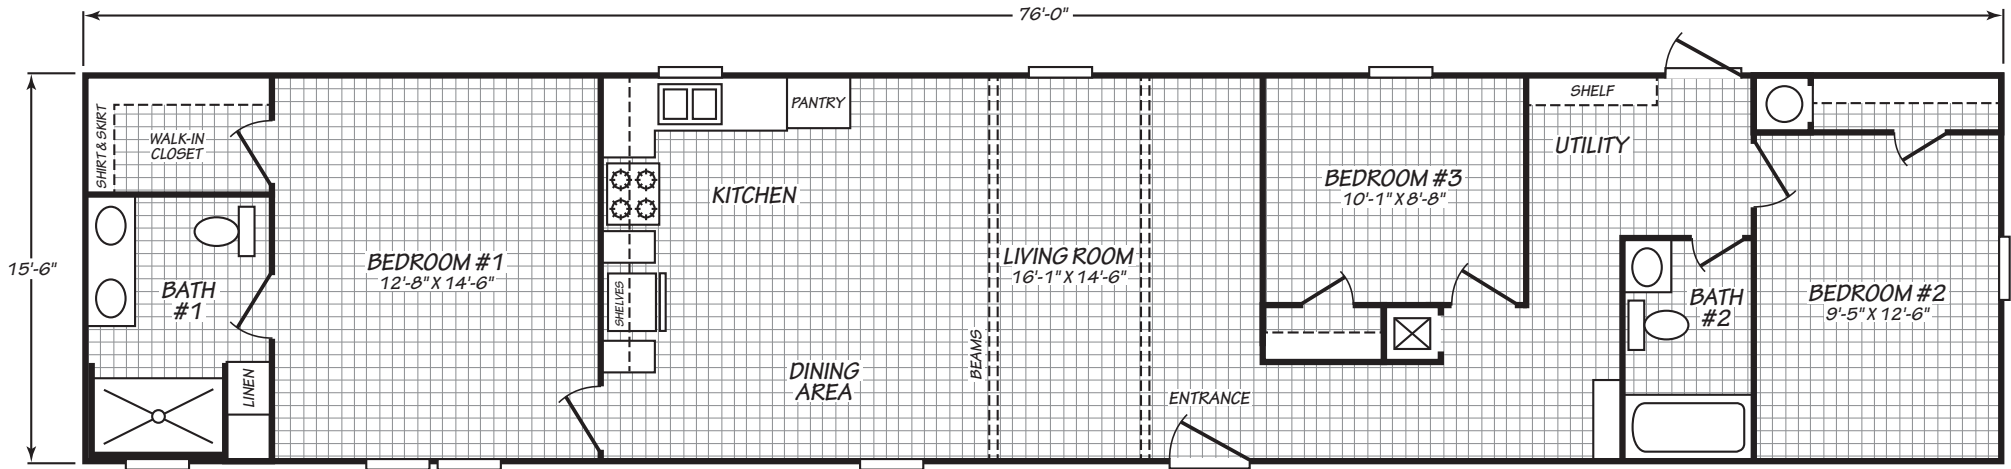

## MODEL 16763D

3 Bedroom • 2 Bath • 1,178 Square Feet

©2023 FLEETWOOD HOMES INC. ALL RIGHTS RESERVED

Important: Because we continually update and modify our products, it is important for you to know that our brochures and literature are for illustrative purposes only. **ILLUSTRATIONS MAY SHOW OPTIONAL FEATURES.** All information contained herein may vary from the actual home we build. Dimensions are nominal length and width measurements are from exterior wall to exterior wall. We reserve the right to make changes at any time, without notice or obligation, in prices, colors, materials, specifications, features and models. Please check with your retailer for specific information about the home you select.