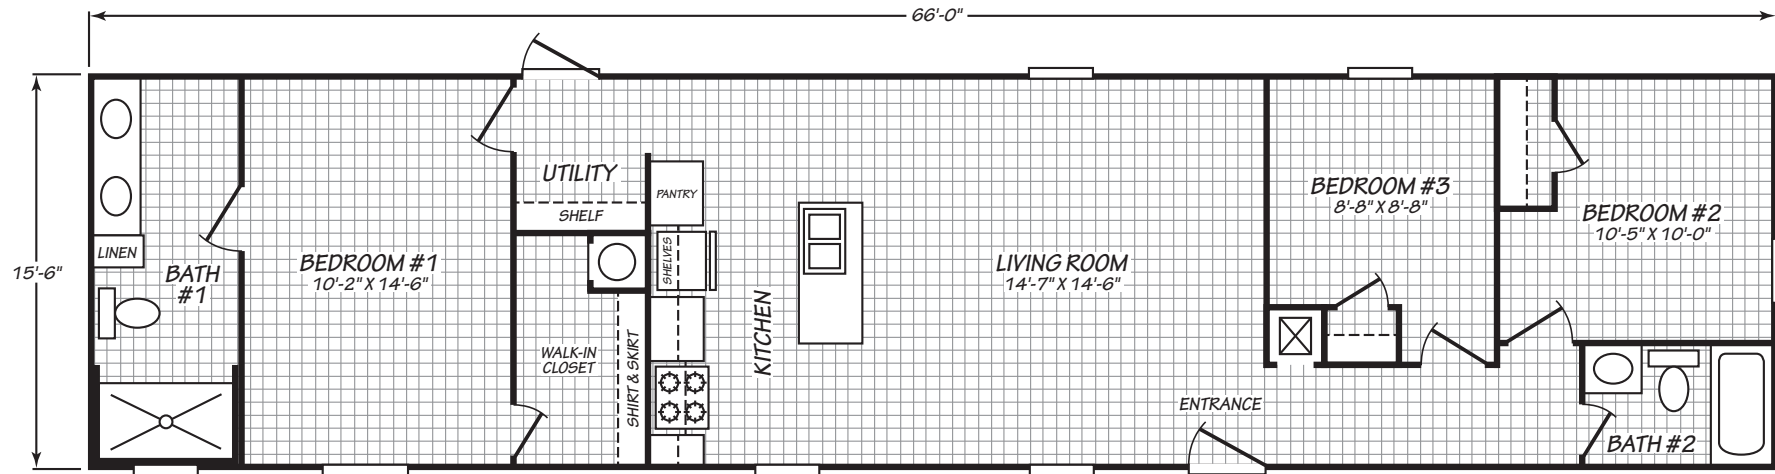

XTREME

MODEL 16663U

3 Bedroom • 2 Bath • 1,023 Square Feet

©2023 FLEETWOOD HOMES INC. ALL RIGHTS RESERVED

Important: Because we continually update and modify our products, it is important for you to know that our brochures and literature are for illustrative purposes only. **ILLUSTRATIONS MAY SHOW OPTIONAL FEATURES.** All information contained herein may vary from the actual home we build. Dimensions are nominal length and width measurements are from exterior wall to exterior wall. We reserve the right to make changes at any time, without notice or obligation, in prices, colors, materials, specifications, features and models. Please check with your retailer for specific information about the home you select.