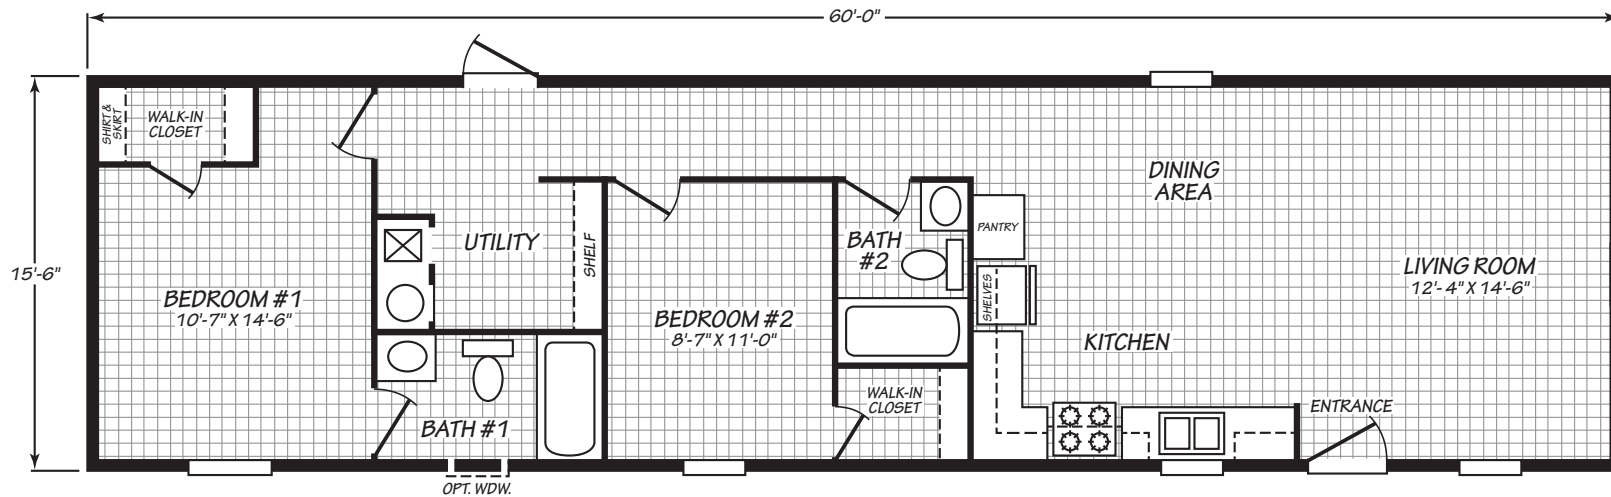

XTREME

MODEL 16602D

2 Bedroom • 2 Bath • 930 Square Feet

©2024 FLEETWOOD HOMES INC. ALL RIGHTS RESERVED

Important: Because we continually update and modify our products, it is important for you to know that our brochures and literature are for illustrative purposes only. **ILLUSTRATIONS MAY SHOW OPTIONAL FEATURES.** All information contained herein may vary from the actual home we build. Dimensions are nominal length and width measurements are from exterior wall to exterior wall. We reserve the right to make changes at any time, without notice or obligation, in prices, colors, materials, specifications, features and models. Please check with your retailer for specific information about the home you select.