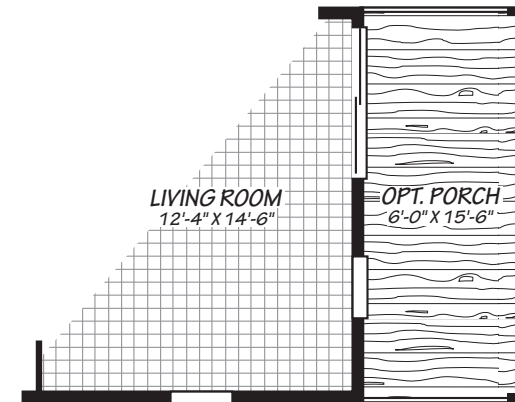

XTREME

MODEL 16602D

2 Bedroom • 2 Bath • 930 Square Feet

©2024 FLEETWOOD HOMES INC. ALL RIGHTS RESERVED

Important: Because we continually update and modify our products, it is important for you to know that our brochures and literature are for illustrative purposes only. **ILLUSTRATIONS MAY SHOW OPTIONAL FEATURES.** All information contained herein may vary from the actual home we build. Dimensions are nominal length and width measurements are from exterior wall to exterior wall. We reserve the right to make changes at any time, without notice or obligation, in prices, colors, materials, specifications, features and models. Please check with your retailer for specific information about the home you select.