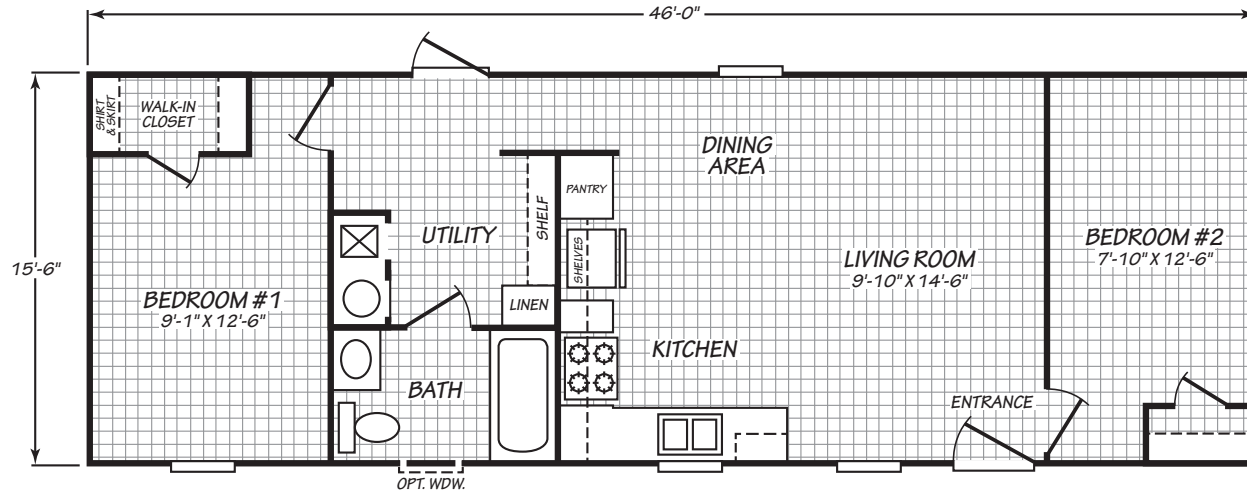

XTREME

MODEL 16462U

2 Bedroom • 1 Bath • 713 Square Feet

©2023 FLEETWOOD HOMES INC. ALL RIGHTS RESERVED

Important: Because we continually update and modify our products, it is important for you to know that our brochures and literature are for illustrative purposes only. **ILLUSTRATIONS MAY SHOW OPTIONAL FEATURES.** All information contained herein may vary from the actual home we build. Dimensions are nominal length and width measurements are from exterior wall to exterior wall. We reserve the right to make changes at any time, without notice or obligation, in prices, colors, materials, specifications, features and models. Please check with your retailer for specific information about the home you select.