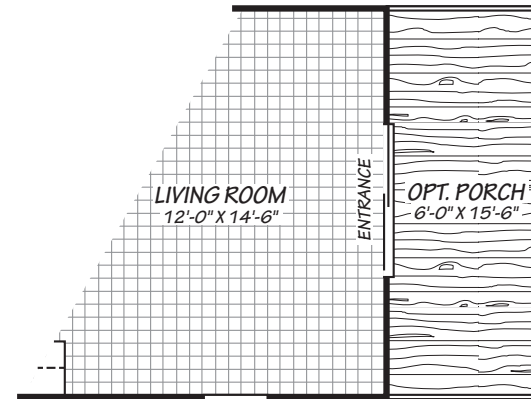

XTREME

MODEL 16462U

2 Bedroom • 1 Bath • 713 Square Feet

©2023 FLEETWOOD HOMES INC. ALL RIGHTS RESERVED

Important: Because we continually update and modify our products, it is important for you to know that our brochures and literature are for illustrative purposes only. **ILLUSTRATIONS MAY SHOW OPTIONAL FEATURES.** All information contained herein may vary from the actual home we build. Dimensions are nominal length and width measurements are from exterior wall to exterior wall. We reserve the right to make changes at any time, without notice or obligation, in prices, colors, materials, specifications, features and models. Please check with your retailer for specific information about the home you select.