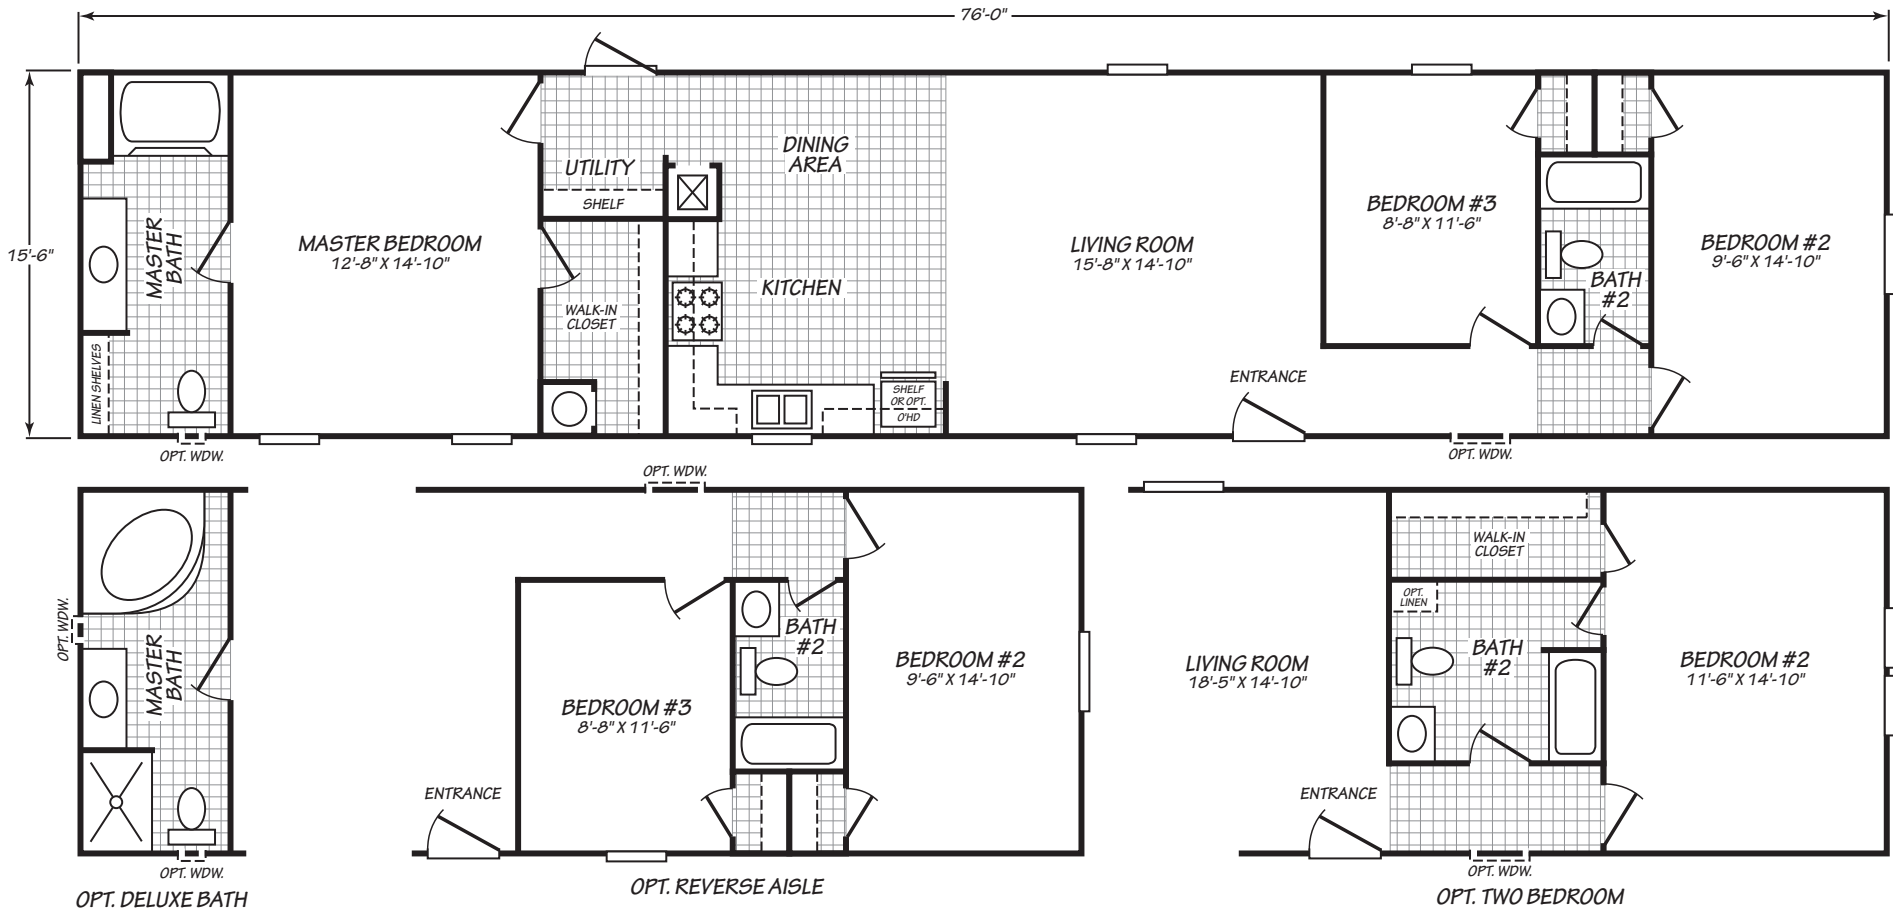

SANDALWOOD XL

MODEL 16763X

3 Bedroom • 2 Bath • 1,178 Square Feet

©2016 FLEETWOOD HOMES INC. ALL RIGHTS RESERVED

Important: Because we continually update and modify our products, it is important for you to know that our brochures and literature are for illustrative purposes only. **ILLUSTRATIONS MAY SHOW OPTIONAL FEATURES.** All information contained herein may vary from the actual home we build. Dimensions are nominal length and width measurements are from exterior wall to exterior wall. We reserve the right to make changes at any time, without notice or obligation, in prices, colors, materials, specifications, features and models. Please check with your retailer for specific information about the home you select.