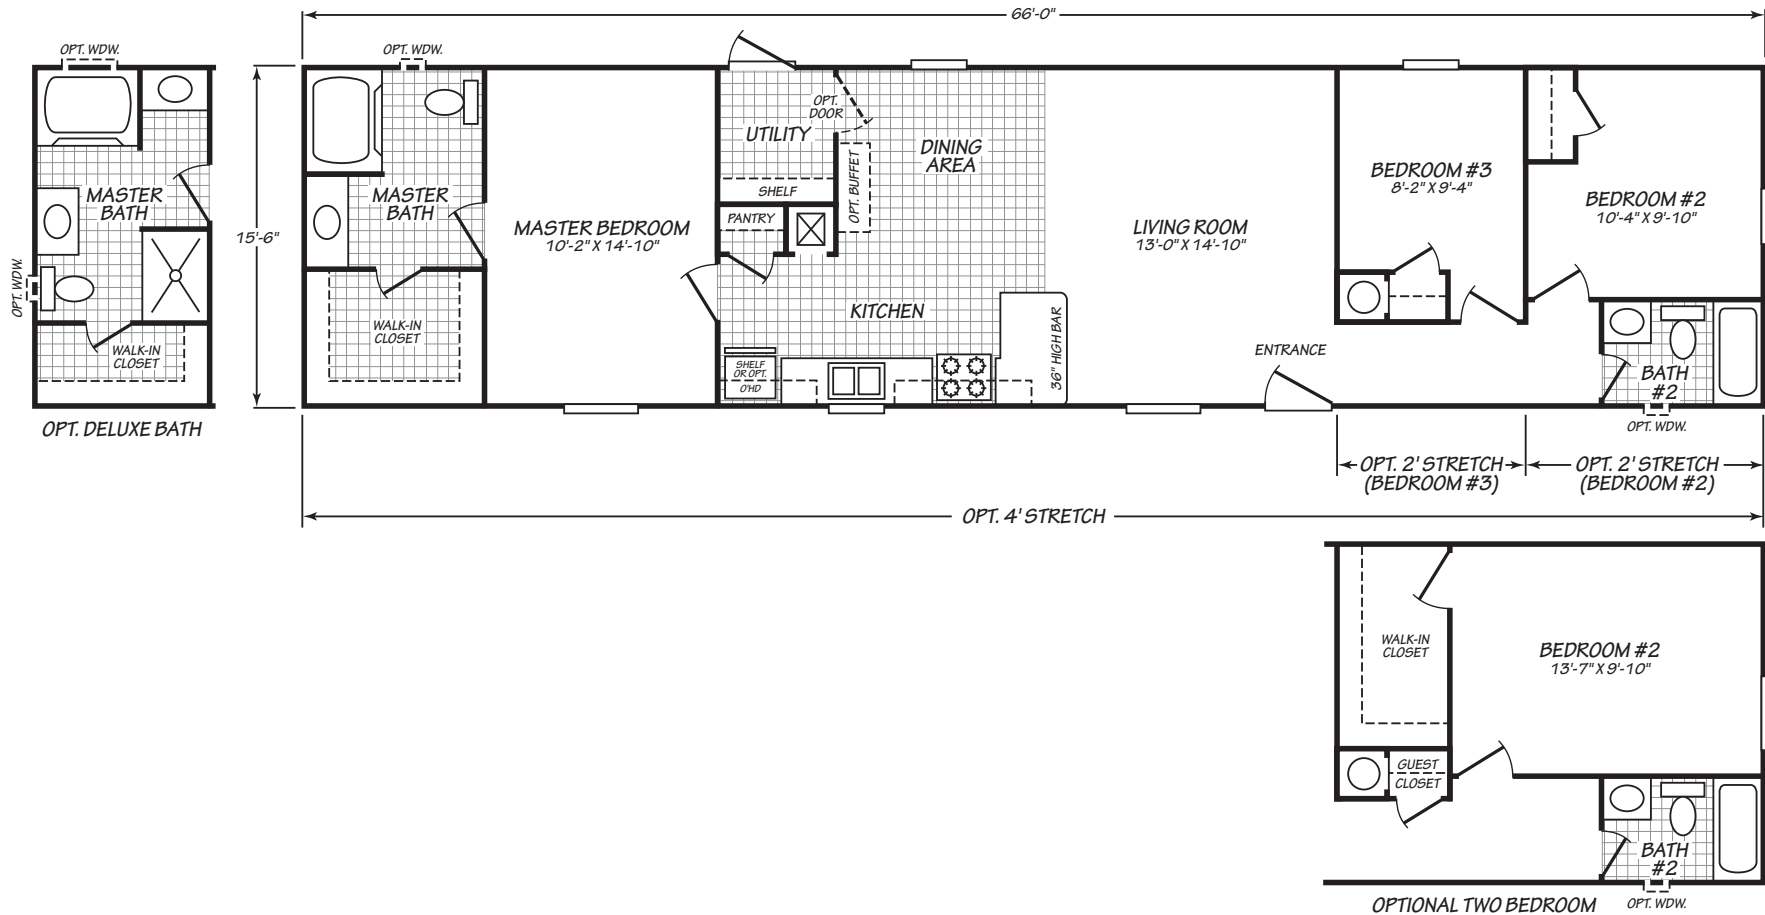

SANDALWOOD XL

MODEL 16663X

3 Bedroom • 2 Bath • 1,023 Square Feet

©2017 FLEETWOOD HOMES INC. ALL RIGHTS RESERVED

Important: Because we continually update and modify our products, it is important for you to know that our brochures and literature are for illustrative purposes only. **ILLUSTRATIONS MAY SHOW OPTIONAL FEATURES.** All information contained herein may vary from the actual home we build. Dimensions are nominal length and width measurements are from exterior wall to exterior wall. We reserve the right to make changes at any time, without notice or obligation, in prices, colors, materials, specifications, features and models. Please check with your retailer for specific information about the home you select.

XS/250/JAN17
PFS APPROVAL_1/18/17