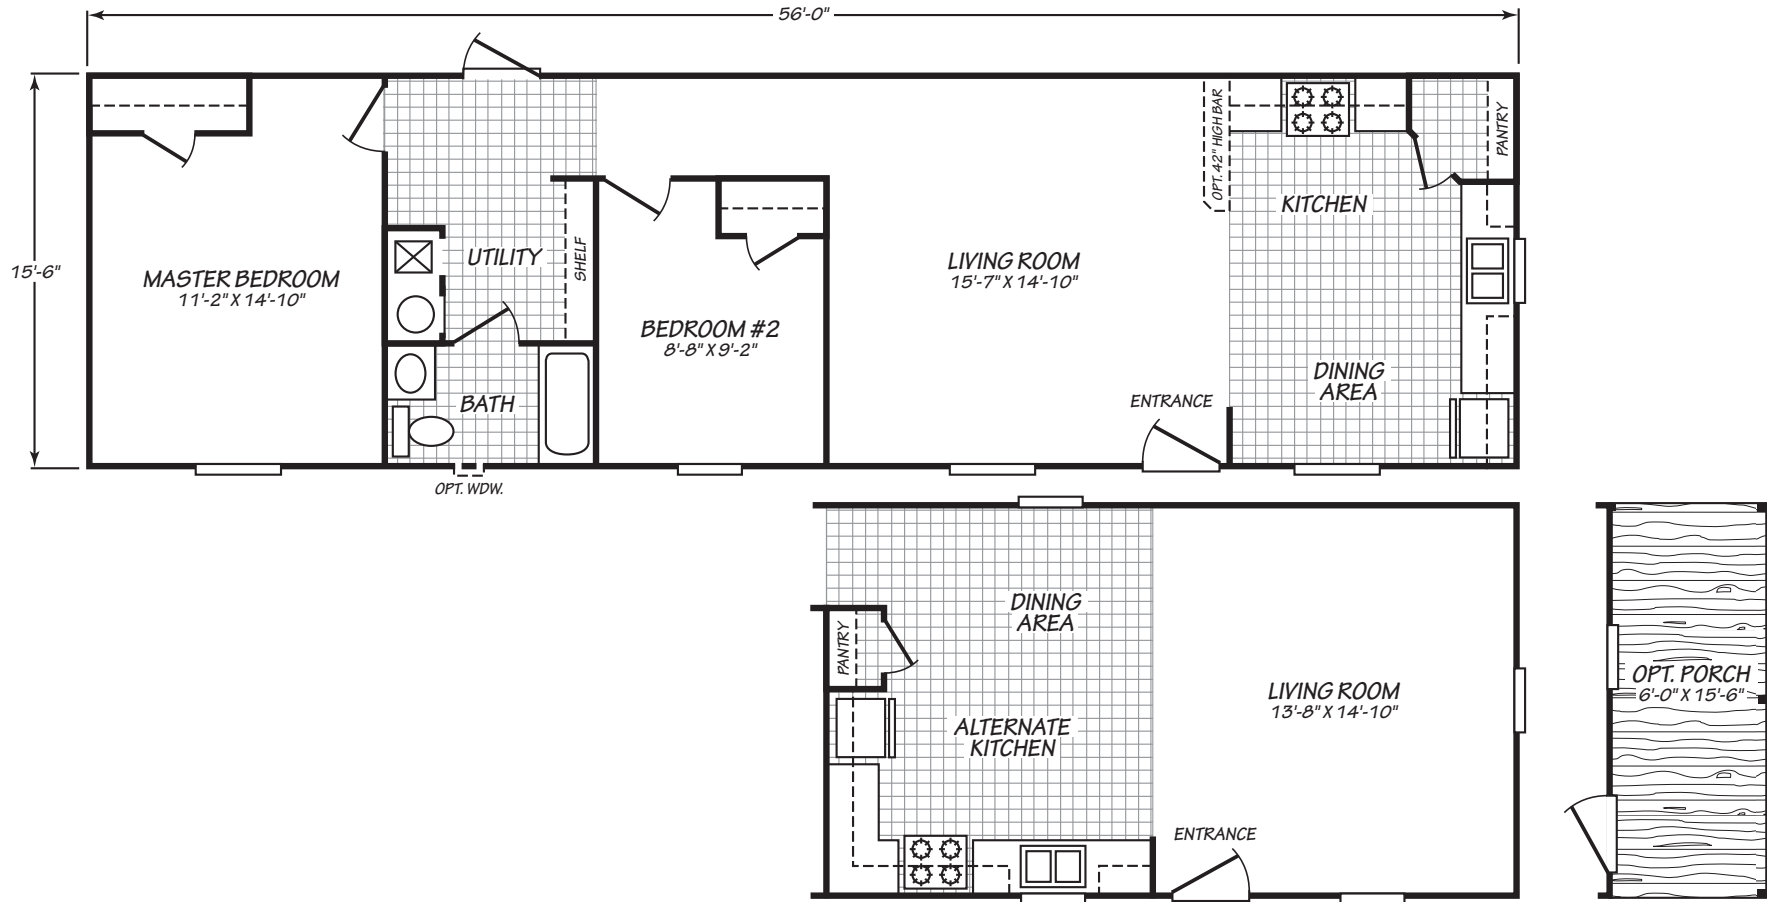

SANDALWOOD XL

MODEL 16562X

2 Bedroom • 1 Bath • 868 Square Feet

©2017 FLEETWOOD HOMES INC. ALL RIGHTS RESERVED

Important: Because we continually update and modify our products, it is important for you to know that our brochures and literature are for illustrative purposes only. **ILLUSTRATIONS MAY SHOW OPTIONAL FEATURES.** All information contained herein may vary from the actual home we build. Dimensions are nominal length and width measurements are from exterior wall to exterior wall. We reserve the right to make changes at any time, without notice or obligation, in prices, colors, materials, specifications, features and models. Please check with your retailer for specific information about the home you select.