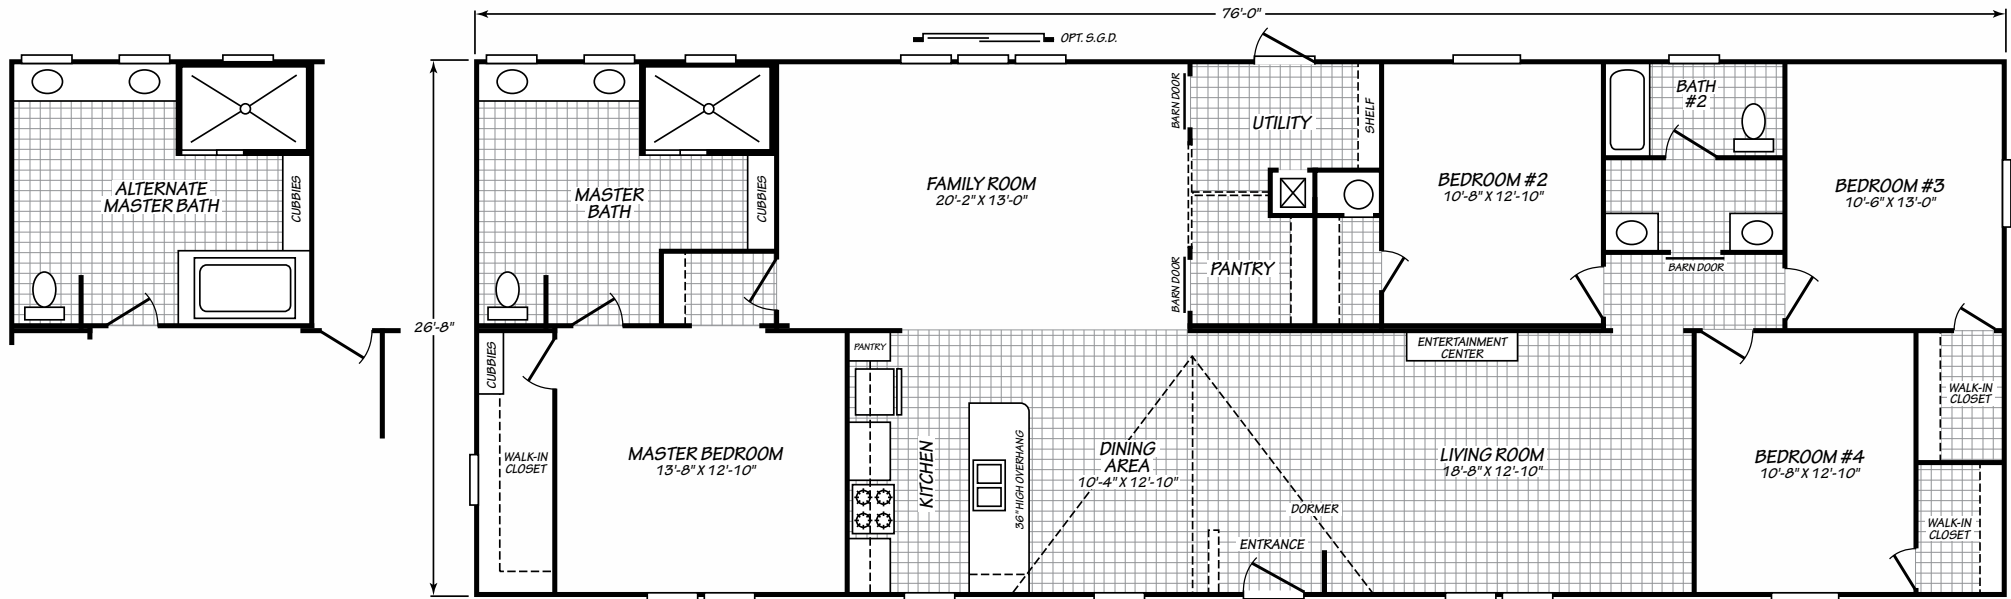

# SANDALWOOD XL

## MODEL 28764W

4 Bedroom • 2 Bath • 2,026 Square Feet

©2019 FLEETWOOD HOMES INC. ALL RIGHTS RESERVED

Important: Because we continually update and modify our products, it is important for you to know that our brochures and literature are for illustrative purposes only. **ILLUSTRATIONS MAY SHOW OPTIONAL FEATURES.** All information contained herein may vary from the actual home we build. Dimensions are nominal length and width measurements are from exterior wall to exterior wall. We reserve the right to make changes at any time, without notice or obligation, in prices, colors, materials, specifications, features and models. Please check with your retailer for specific information about the home you select.