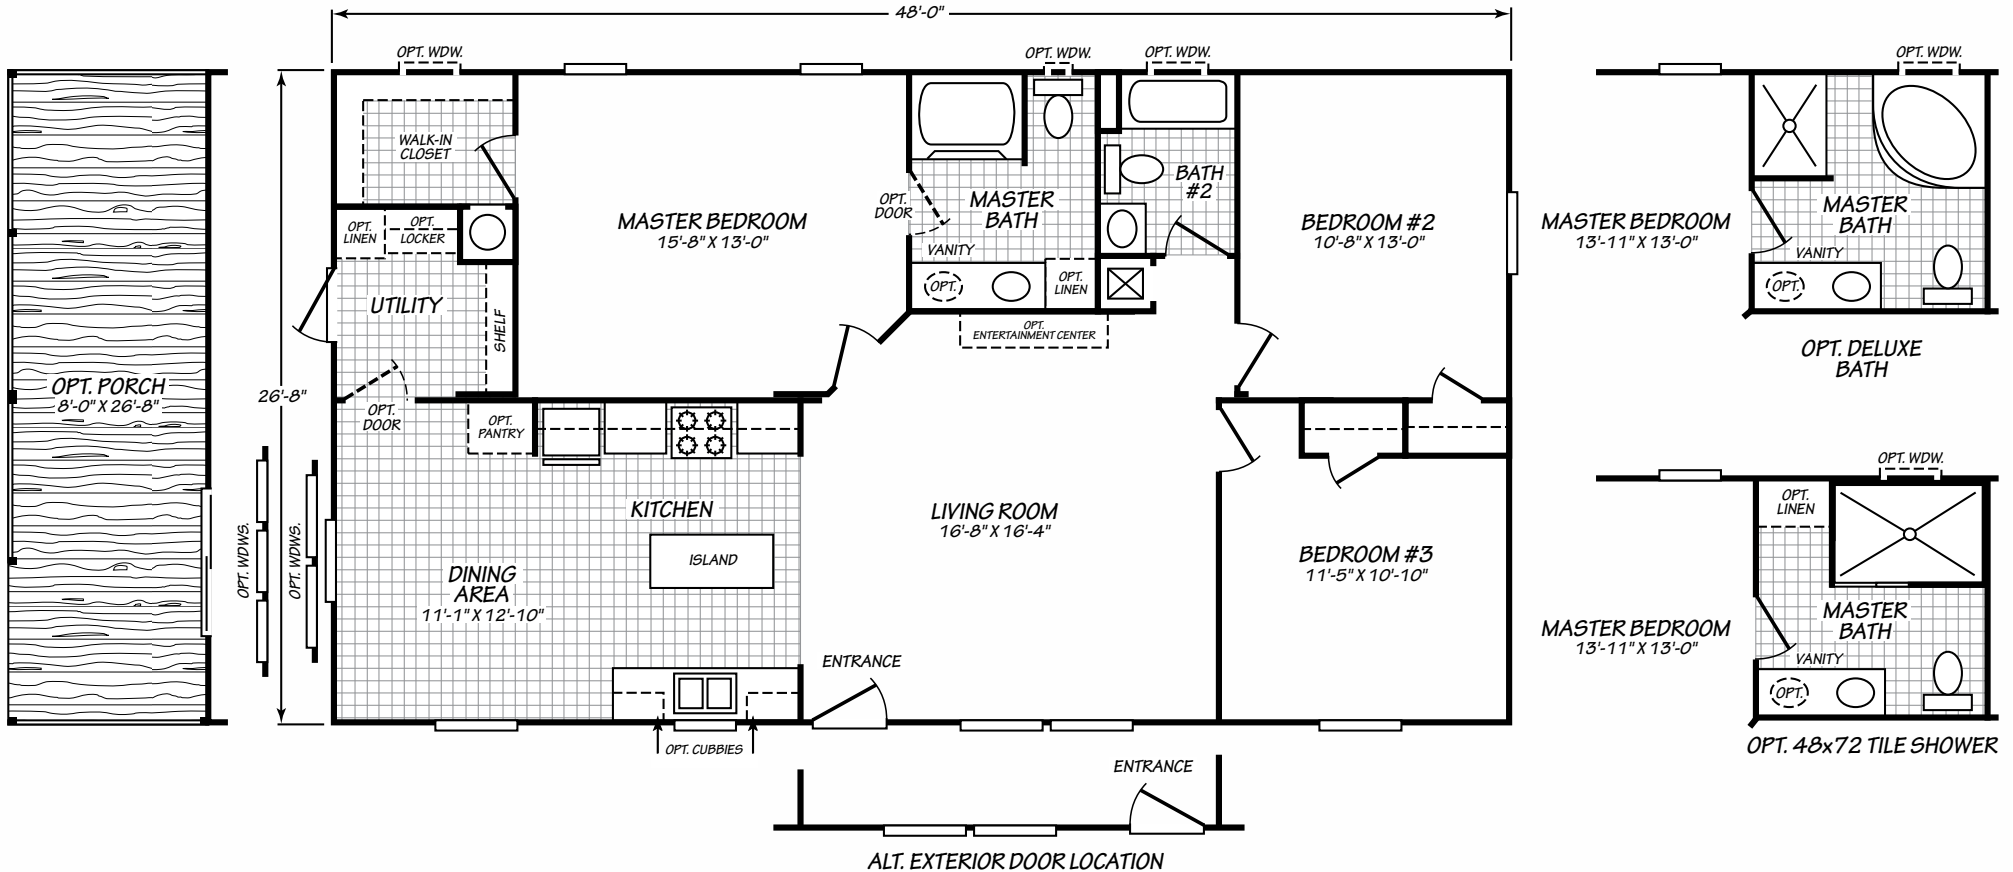

SANDALWOOD XL

MODEL 28483L

3 Bedroom • 2 Bath • 1,279 Square Feet

©2019 FLEETWOOD HOMES INC. ALL RIGHTS RESERVED

Important: Because we continually update and modify our products, it is important for you to know that our brochures and literature are for illustrative purposes only. **ILLUSTRATIONS MAY SHOW OPTIONAL FEATURES.** All information contained herein may vary from the actual home we build. Dimensions are nominal length and width measurements are from exterior wall to exterior wall. We reserve the right to make changes at any time, without notice or obligation, in prices, colors, materials, specifications, features and models. Please check with your retailer for specific information about the home you select.