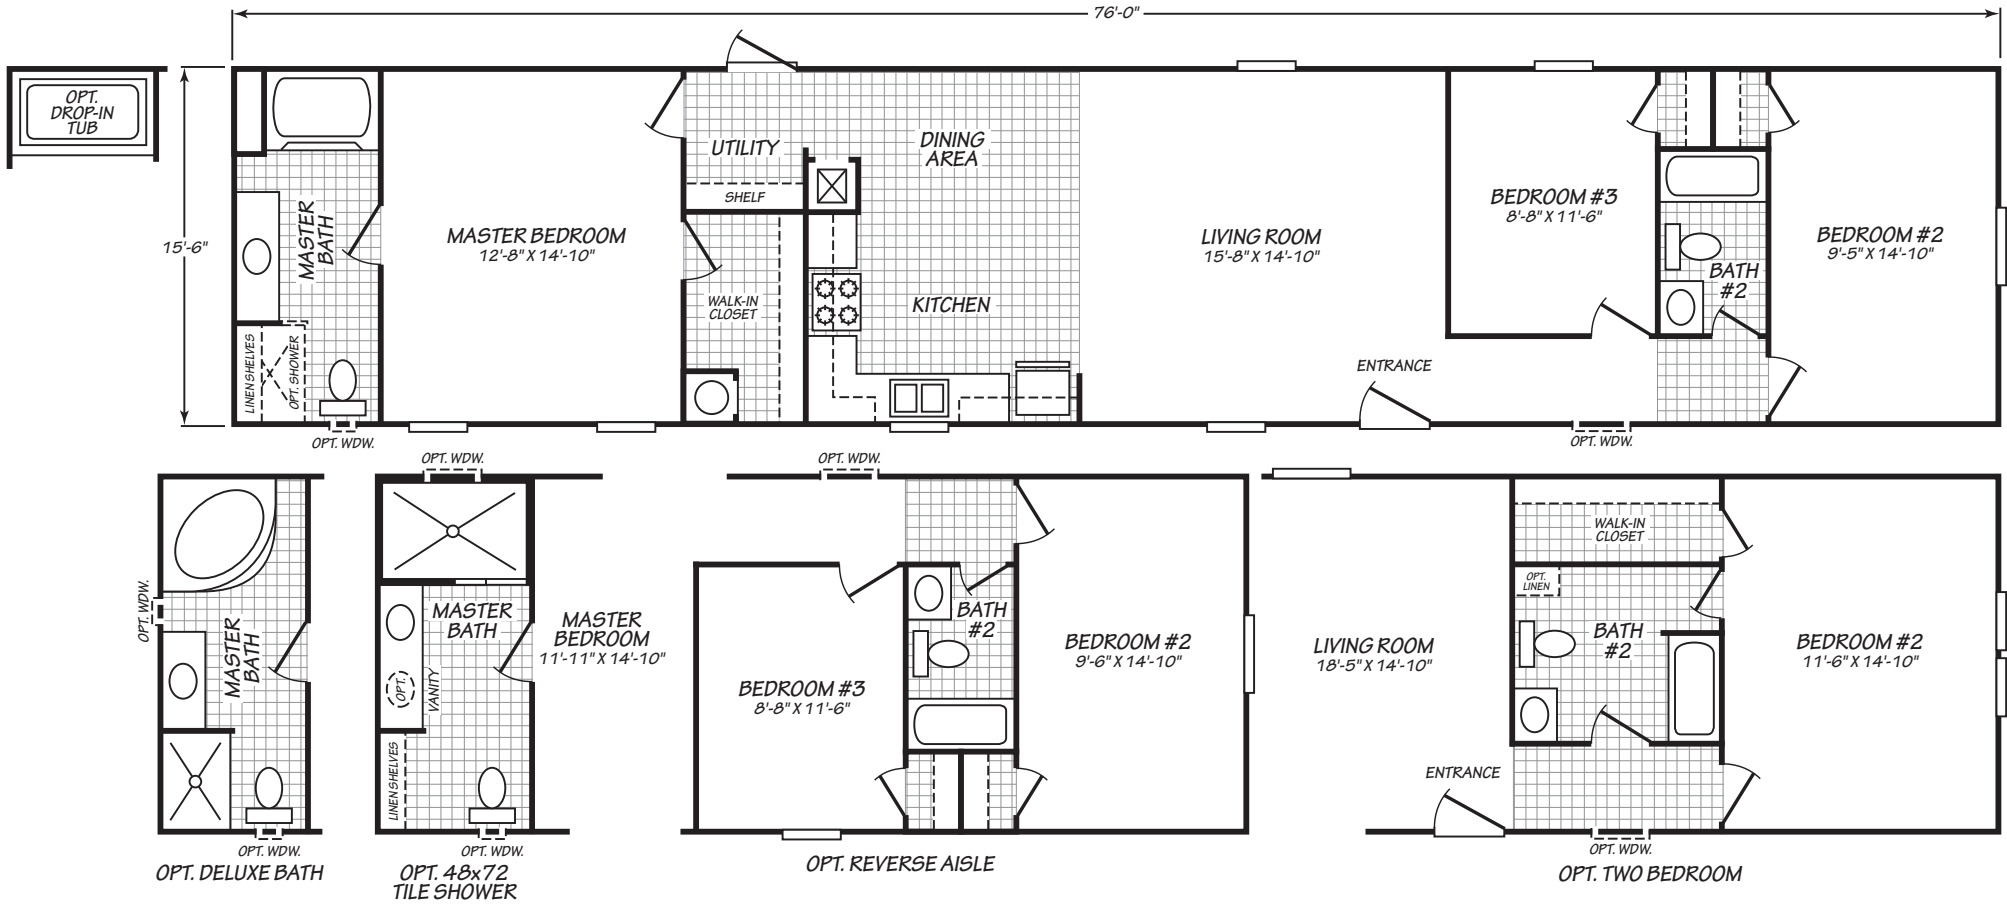

SANDALWOOD XL

MODEL 16763X

3 Bedroom • 2 Bath • 1,178 Square Feet

©2019 FLEETWOOD HOMES INC. ALL RIGHTS RESERVED

Important: Because we continually update and modify our products, it is important for you to know that our brochures and literature are for illustrative purposes only. **ILLUSTRATIONS MAY SHOW OPTIONAL FEATURES.** All information contained herein may vary from the actual home we build. Dimensions are nominal length and width measurements are from exterior wall to exterior wall. We reserve the right to make changes at any time, without notice or obligation, in prices, colors, materials, specifications, features and models. Please check with your retailer for specific information about the home you select.