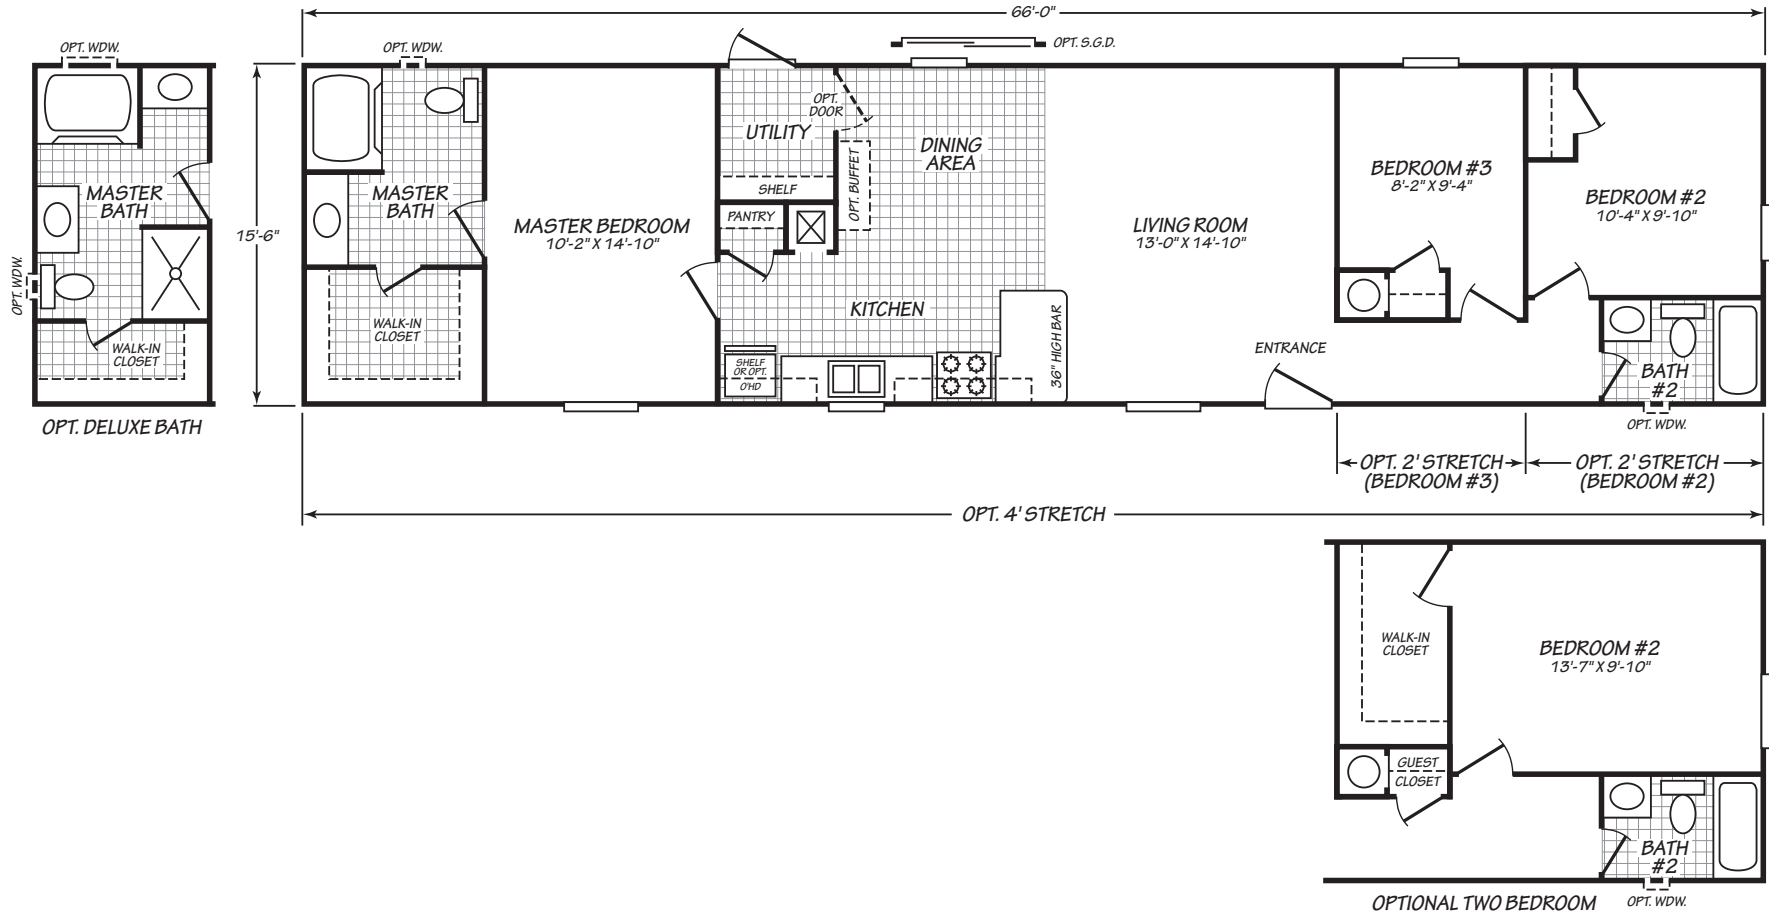

# SANDALWOOD XL

## MODEL 16663X

3 Bedroom • 2 Bath • 1,023 Square Feet

©2018 FLEETWOOD HOMES INC. ALL RIGHTS RESERVED

Important: Because we continually update and modify our products, it is important for you to know that our brochures and literature are for illustrative purposes only. **ILLUSTRATIONS MAY SHOW OPTIONAL FEATURES.** All information contained herein may vary from the actual home we build. Dimensions are nominal length and width measurements are from exterior wall to exterior wall. We reserve the right to make changes at any time, without notice or obligation, in prices, colors, materials, specifications, features and models. Please check with your retailer for specific information about the home you select.