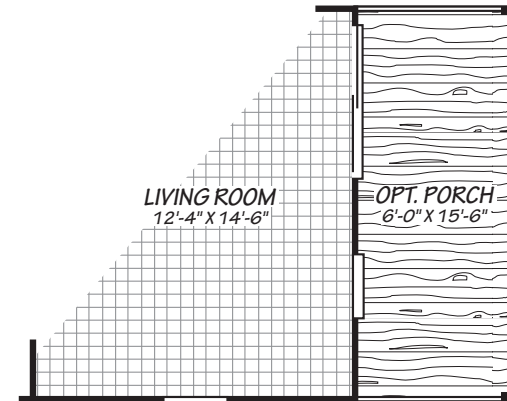

## MODEL 16602D

2 Bedroom • 2 Bath • 930 Square Feet

©2024 FLEETWOOD HOMES INC. ALL RIGHTS RESERVED

Important: Because we continually update and modify our products, it is important for you to know that our brochures and literature are for illustrative purposes only. **ILLUSTRATIONS MAY SHOW OPTIONAL FEATURES.** All information contained herein may vary from the actual home we build. Dimensions are nominal length and width measurements are from exterior wall to exterior wall. We reserve the right to make changes at any time, without notice or obligation, in prices, colors, materials, specifications, features and models. Please check with your retailer for specific information about the home you select.