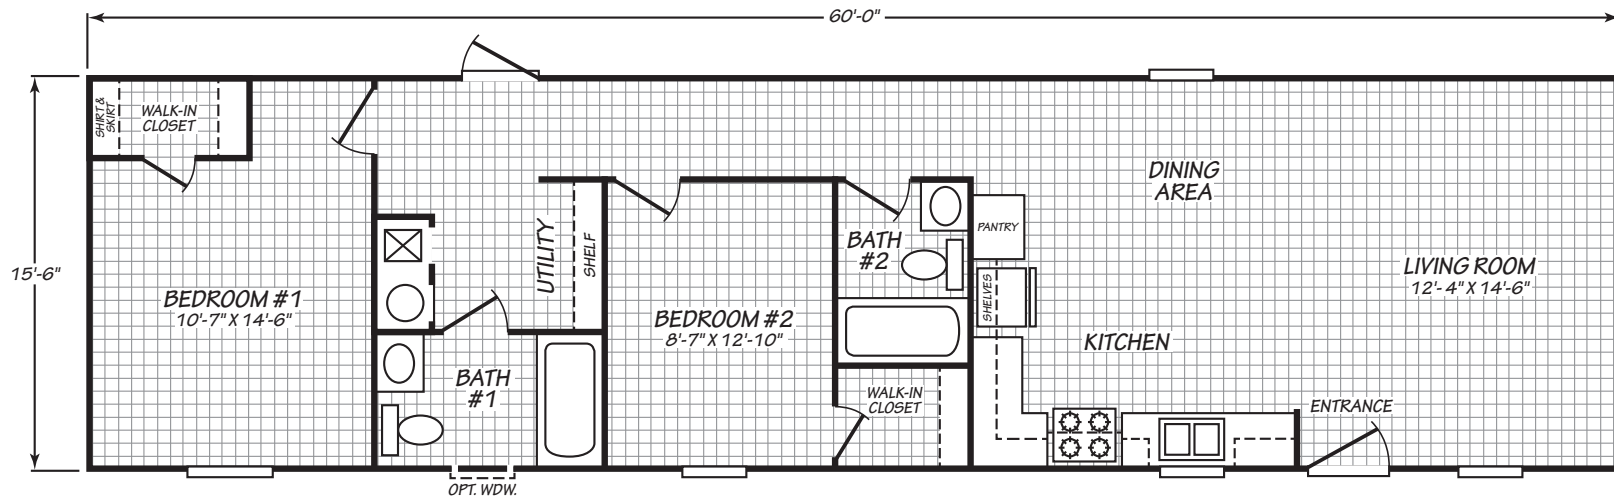

## MODEL 16602D

2 Bedroom • 2 Bath • 930 Square Feet

©2024 FLEETWOOD HOMES INC. ALL RIGHTS RESERVED

Important: Because we continually update and modify our products, it is important for you to know that our brochures and literature are for illustrative purposes only. **ILLUSTRATIONS MAY SHOW OPTIONAL FEATURES.** All information contained herein may vary from the actual home we build. Dimensions are nominal length and width measurements are from exterior wall to exterior wall. We reserve the right to make changes at any time, without notice or obligation, in prices, colors, materials, specifications, features and models. Please check with your retailer for specific information about the home you select.