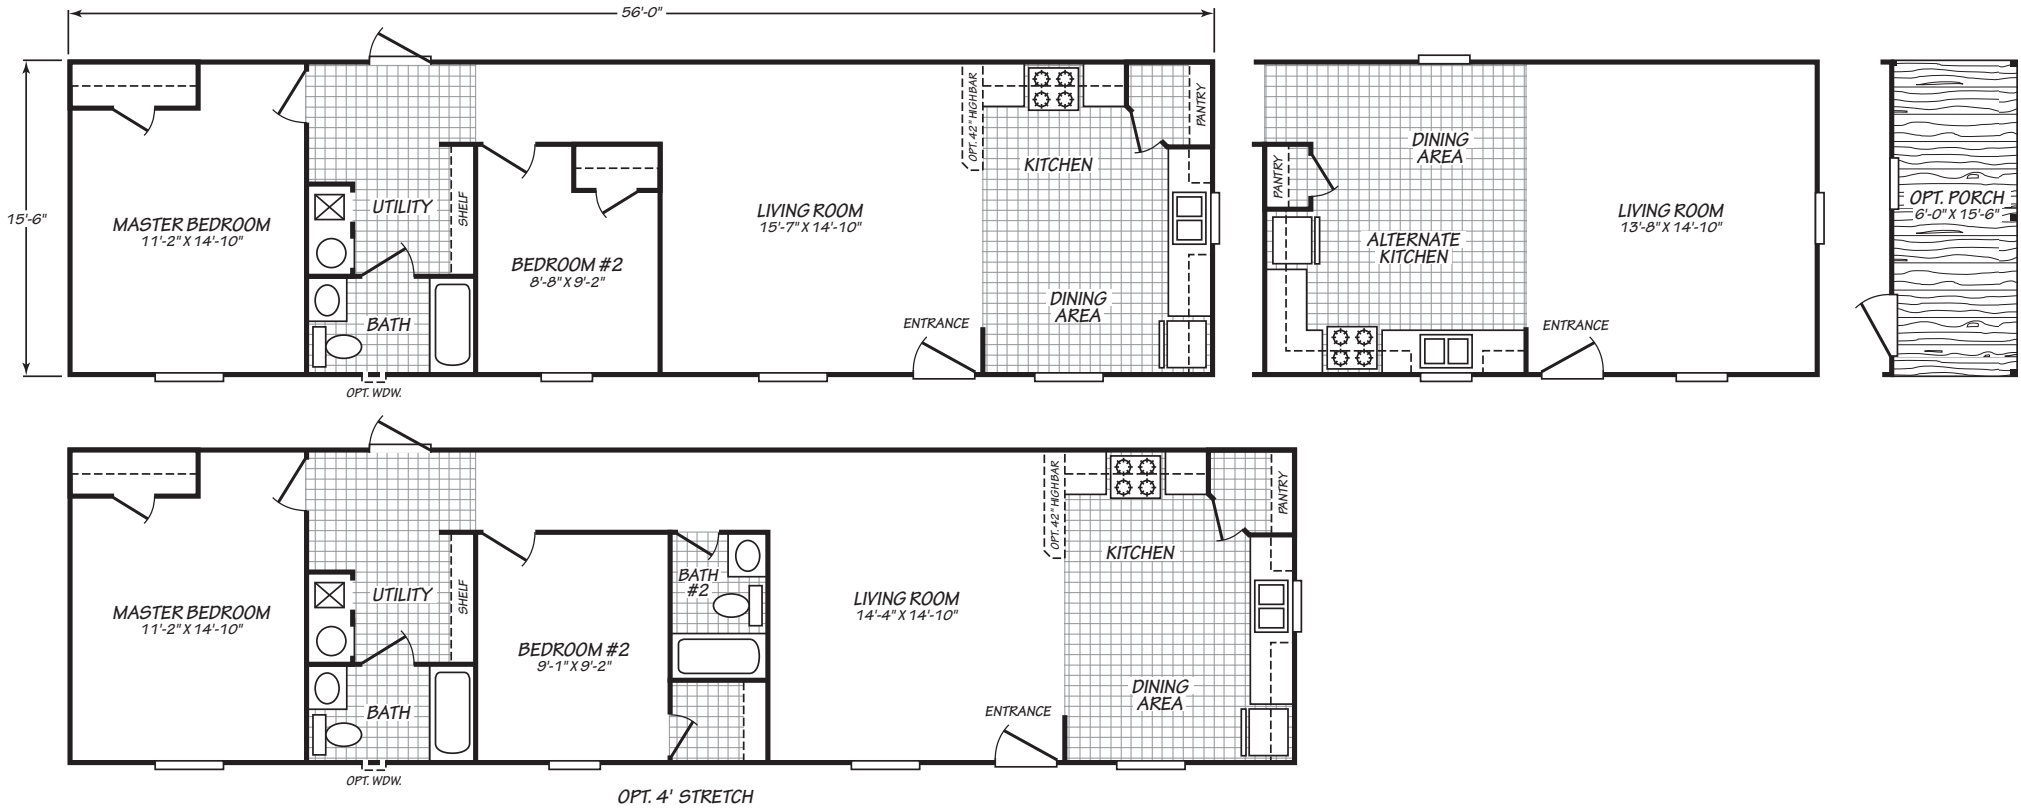

SANDALWOOD XL

MODEL 16562X

2 Bedroom • 1 Bath • 868 Square Feet

©2018 FLEETWOOD HOMES INC. ALL RIGHTS RESERVED

Important: Because we continually update and modify our products, it is important for you to know that our brochures and literature are for illustrative purposes only. **ILLUSTRATIONS MAY SHOW OPTIONAL FEATURES.** All information contained herein may vary from the actual home we build. Dimensions are nominal length and width measurements are from exterior wall to exterior wall. We reserve the right to make changes at any time, without notice or obligation, in prices, colors, materials, specifications, features and models. Please check with your retailer for specific information about the home you select.