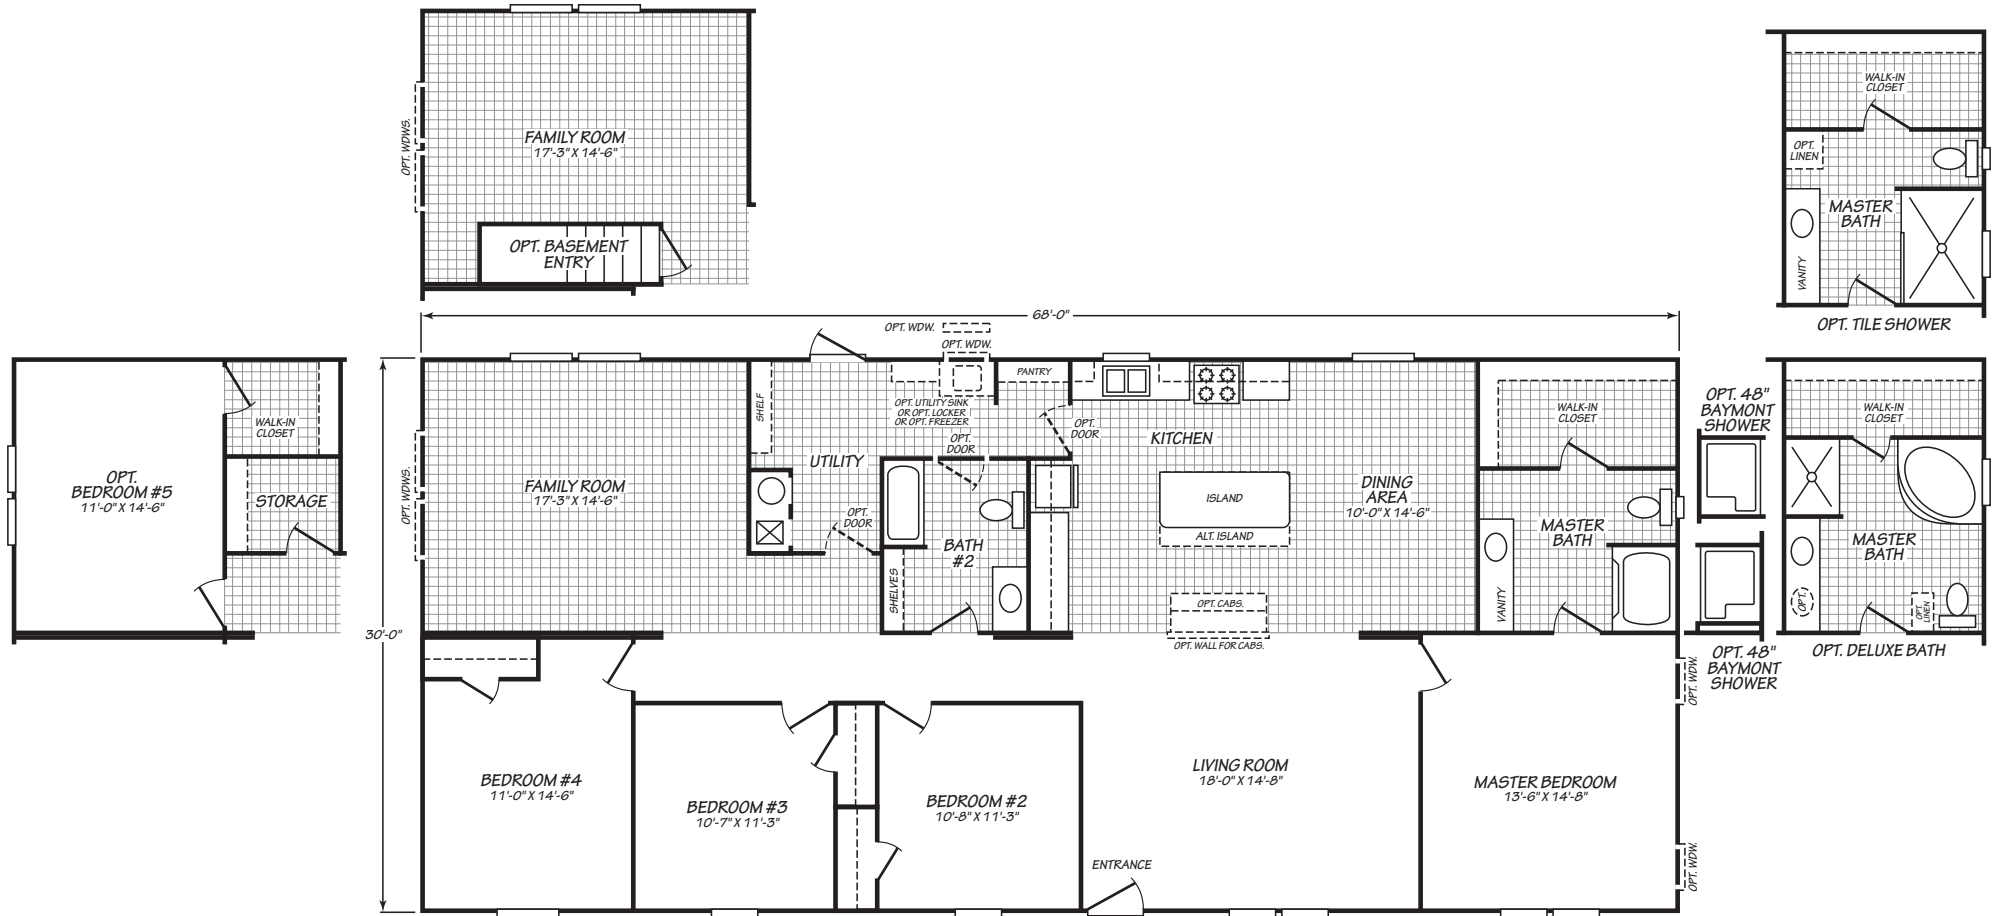

SANDALWOOD XL

MODEL 32684X

4 Bedroom • 2 Bath • 2,040 Square Feet

©2016 FLEETWOOD HOMES INC. ALL RIGHTS RESERVED

Important: Because we continually update and modify our products, it is important for you to know that our brochures and literature are for illustrative purposes only. **ILLUSTRATIONS MAY SHOW OPTIONAL FEATURES.** All information contained herein may vary from the actual home we build. Dimensions are nominal length and width measurements are from exterior wall to exterior wall. We reserve the right to make changes at any time, without notice or obligation, in prices, colors, materials, specifications, features and models. Please check with your retailer for specific information about the home you select.