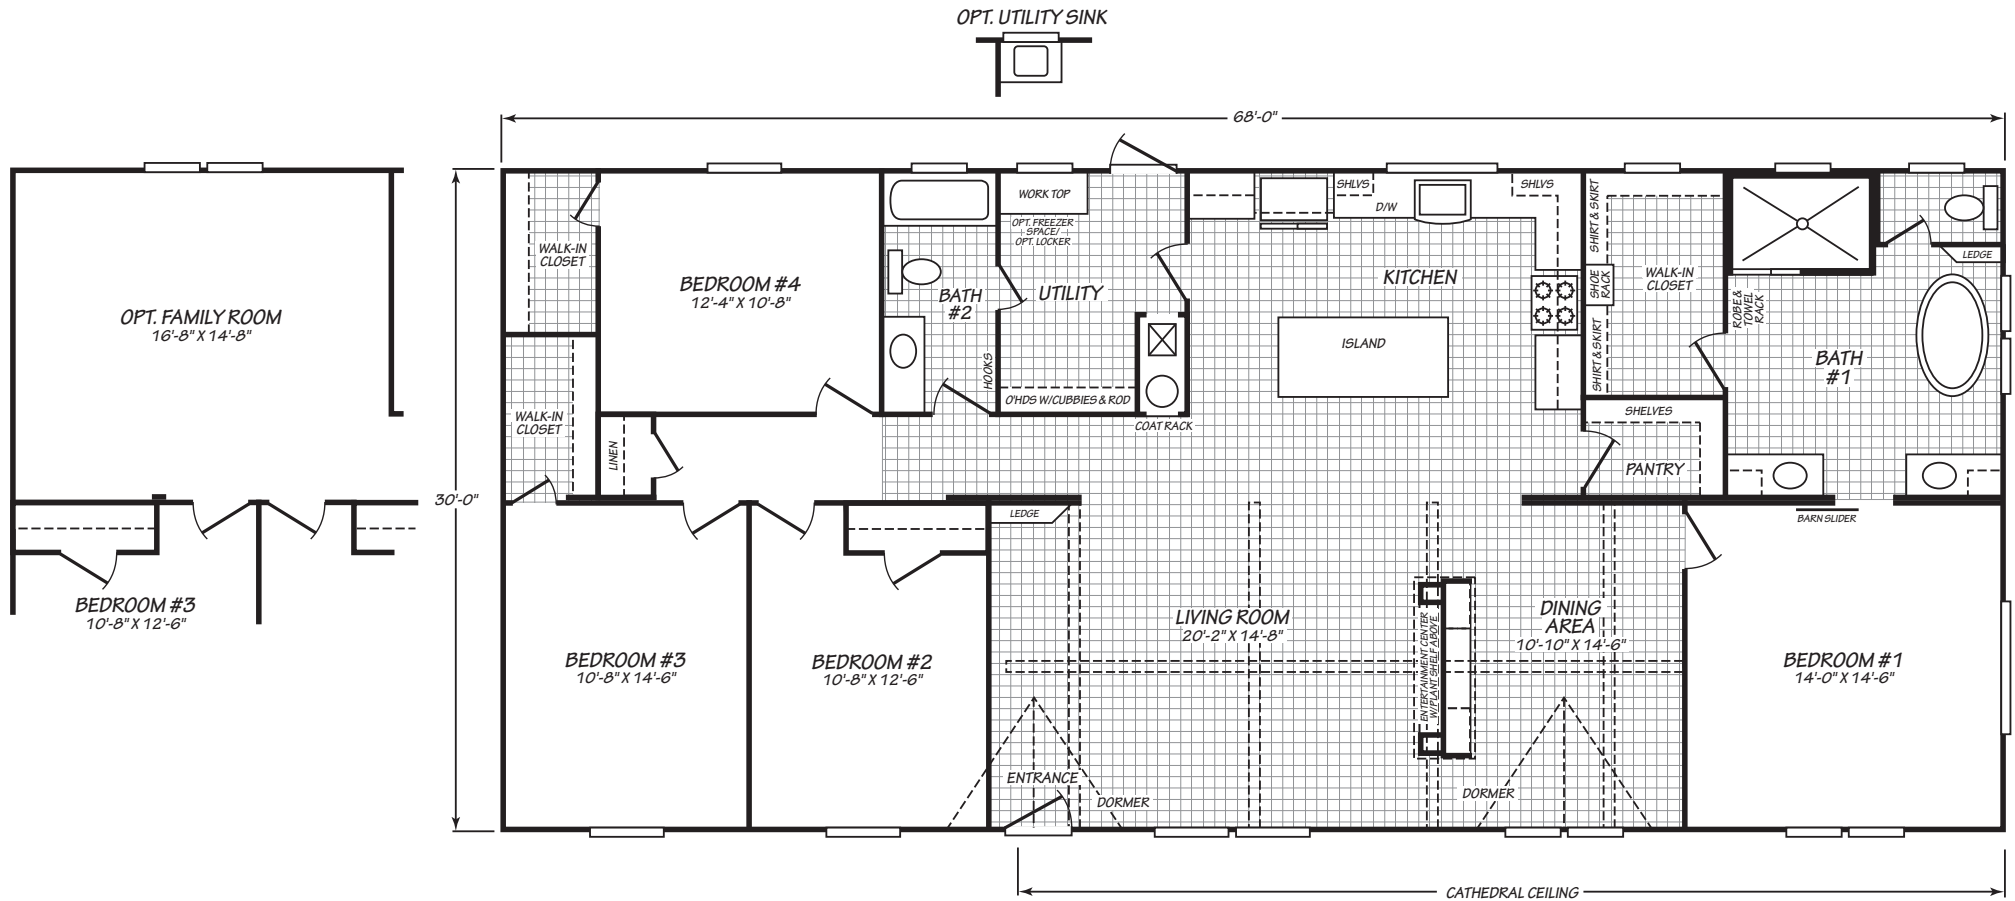

# CANYON LAKE

## MODEL 32684L

4 Bedroom • 2 Bath • 2,040 Square Feet

©2020 FLEETWOOD HOMES INC. ALL RIGHTS RESERVED

Important: Because we continually update and modify our products, it is important for you to know that our brochures and literature are for illustrative purposes only. **ILLUSTRATIONS MAY SHOW OPTIONAL FEATURES.** All information contained herein may vary from the actual home we build. Dimensions are nominal length and width measurements are from exterior wall to exterior wall. We reserve the right to make changes at any time, without notice or obligation, in prices, colors, materials, specifications, features and models. Please check with your retailer for specific information about the home you select.