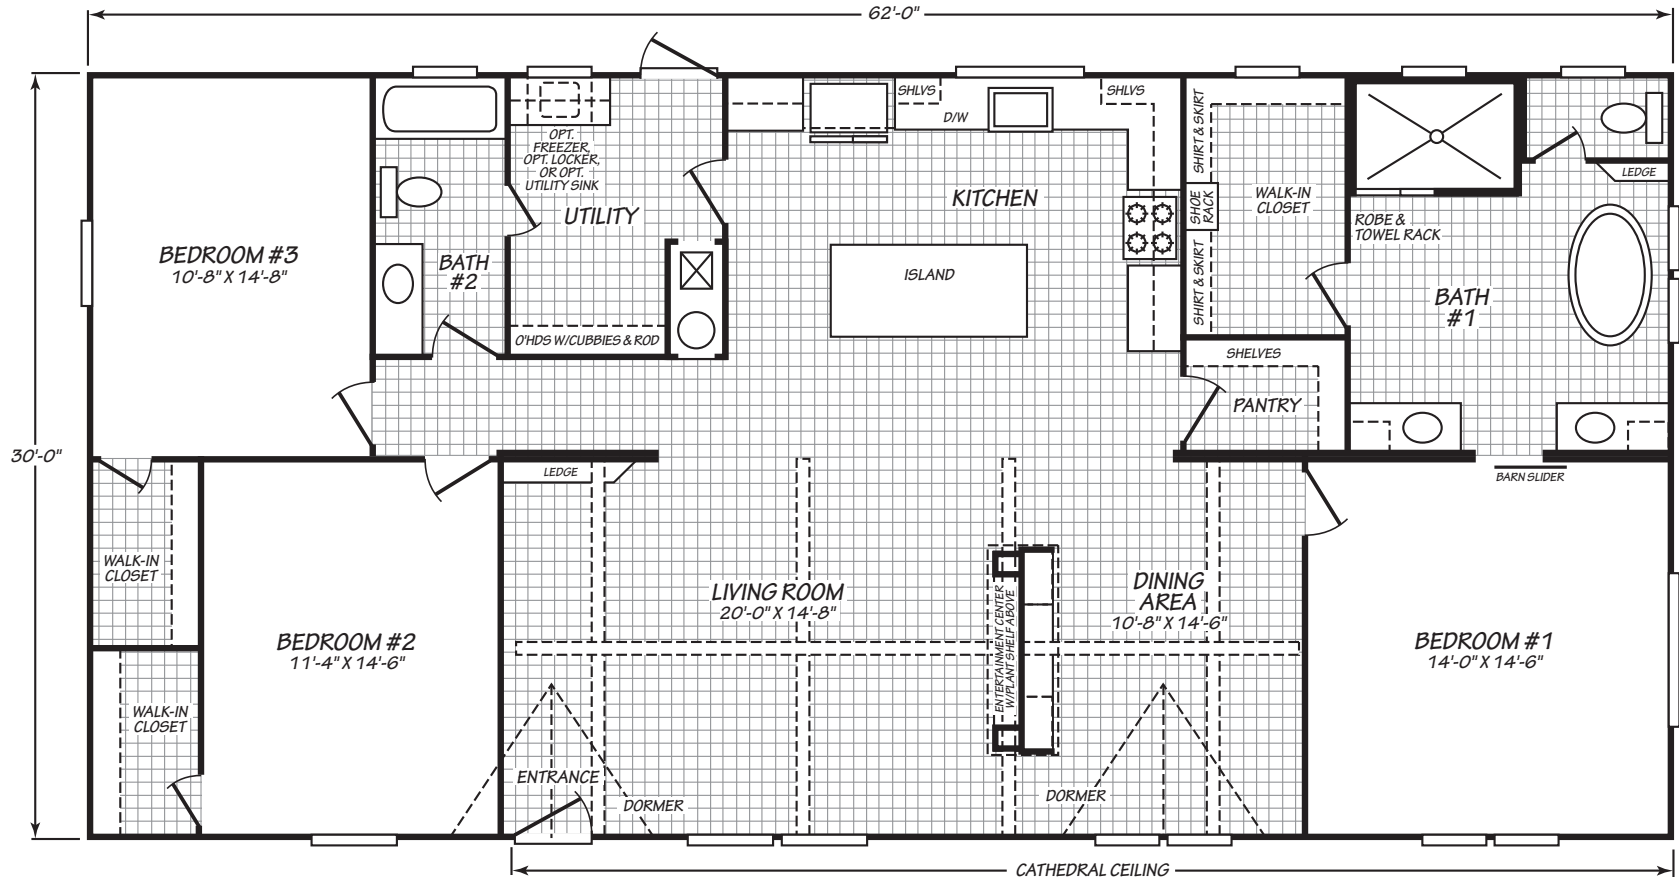

# CANYON LAKE

## MODEL 32623L

3 Bedroom • 2 Bath • 1,860 Square Feet

©2020 FLEETWOOD HOMES INC. ALL RIGHTS RESERVED

Important: Because we continually update and modify our products, it is important for you to know that our brochures and literature are for illustrative purposes only. **ILLUSTRATIONS MAY SHOW OPTIONAL FEATURES.** All information contained herein may vary from the actual home we build. Dimensions are nominal length and width measurements are from exterior wall to exterior wall. We reserve the right to make changes at any time, without notice or obligation, in prices, colors, materials, specifications, features and models. Please check with your retailer for specific information about the home you select.