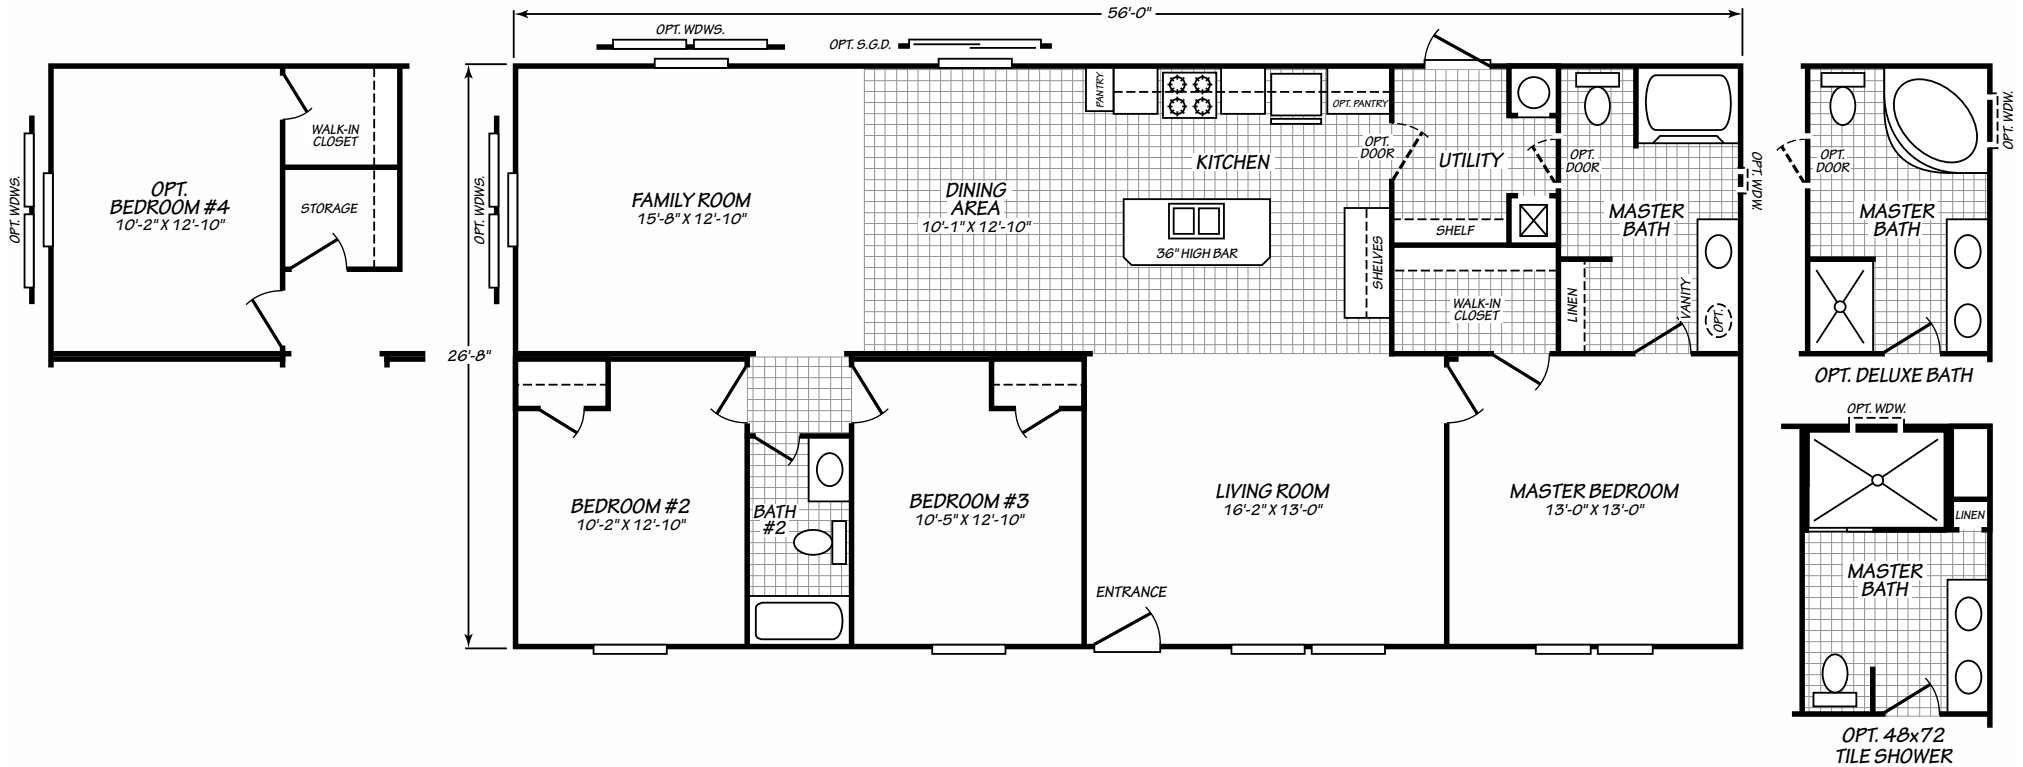

SANDALWOOD XL

MODEL 28563C

3 Bedroom • 2 Bath • 1,492 Square Feet

©2019 FLEETWOOD HOMES INC. ALL RIGHTS RESERVED

Important: Because we continually update and modify our products, it is important for you to know that our brochures and literature are for illustrative purposes only. **ILLUSTRATIONS MAY SHOW OPTIONAL FEATURES.** All information contained herein may vary from the actual home we build. Dimensions are nominal length and width measurements are from exterior wall to exterior wall. We reserve the right to make changes at any time, without notice or obligation, in prices, colors, materials, specifications, features and models. Please check with your retailer for specific information about the home you select.