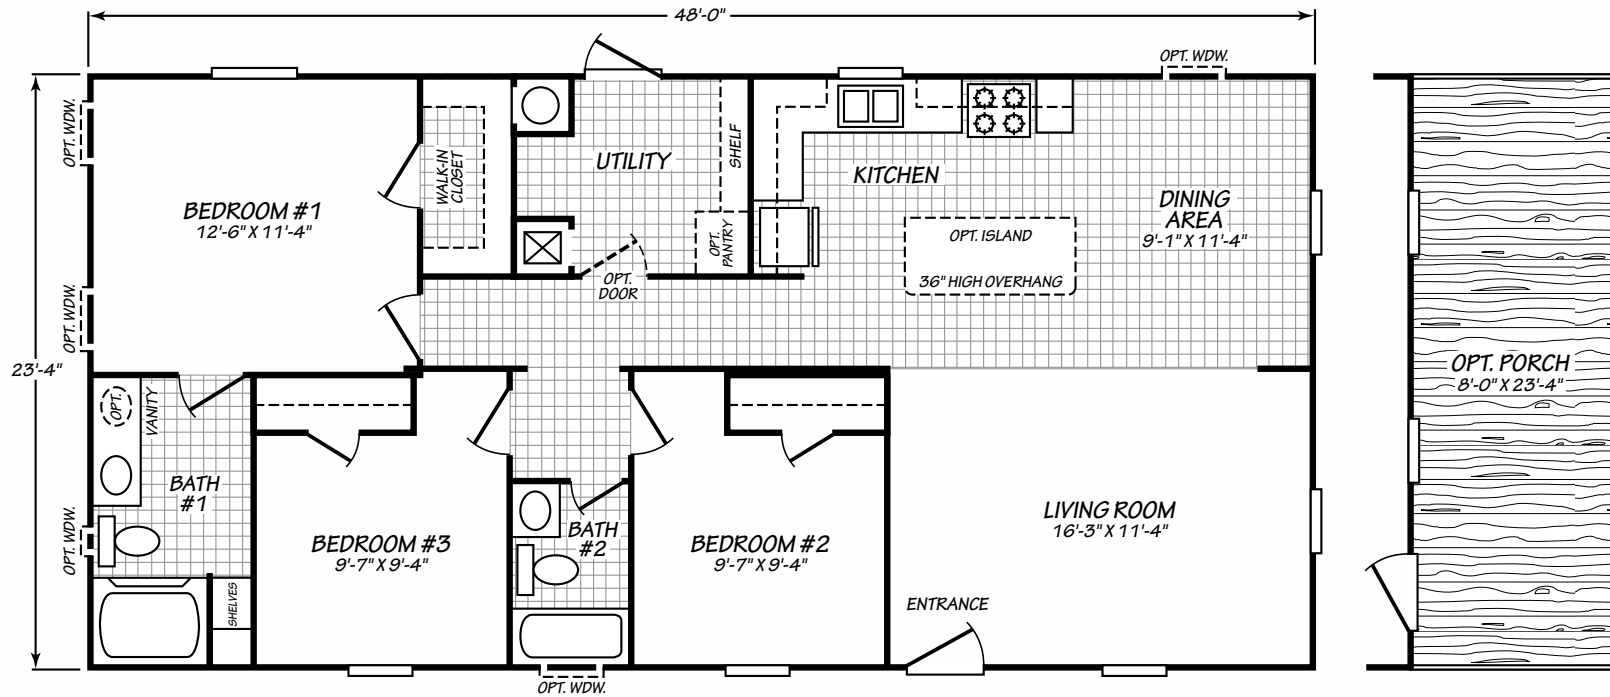

SANDALWOOD XL

MODEL 24483P

3 Bedroom • 2 Bath • 1,119 Square Feet

©2019 FLEETWOOD HOMES INC. ALL RIGHTS RESERVED

Important: Because we continually update and modify our products, it is important for you to know that our brochures and literature are for illustrative purposes only. **ILLUSTRATIONS MAY SHOW OPTIONAL FEATURES.** All information contained herein may vary from the actual home we build. Dimensions are nominal length and width measurements are from exterior wall to exterior wall. We reserve the right to make changes at any time, without notice or obligation, in prices, colors, materials, specifications, features and models. Please check with your retailer for specific information about the home you select.